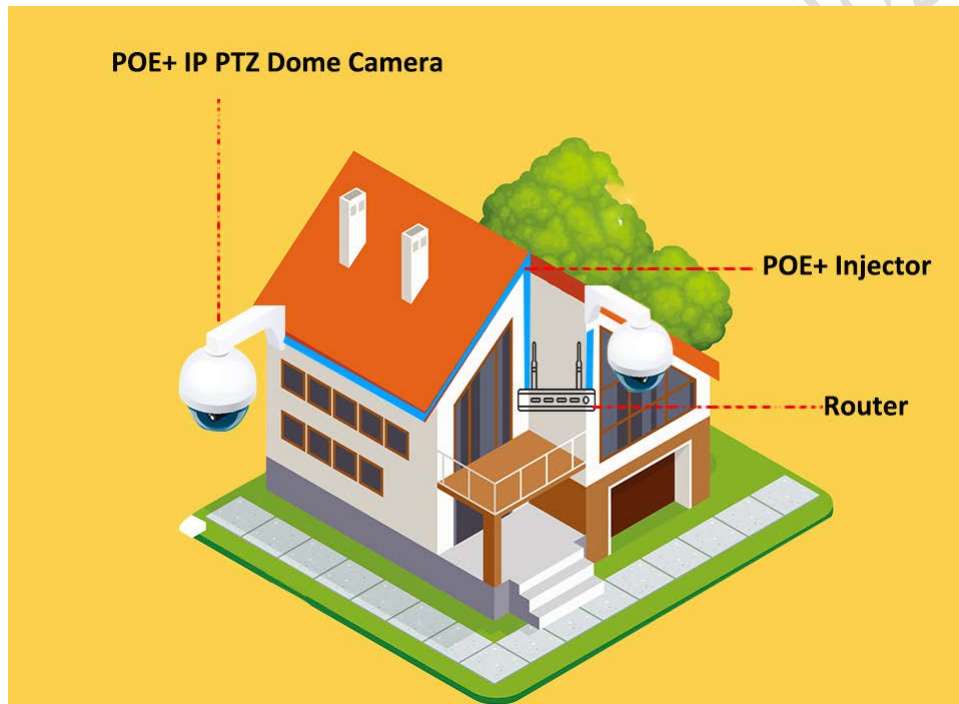

The 37X IP PTZ Dome Camera can be used indoor and outdoor area to monitor the large area, with the Pan Tilt Zoom feature, one PTZ Camera can replace more than 5pcs conventional fixed lens IP camera which with constant angle, money & labor saving greatly.

3. Features

- i. H.265 efficient decoding for reduced bandwidth and storage space while recording
- ii. 1/2"CMOS, Sony IMX385 chipset, 2 Megapixel 1920 x1080@30fps/25fps, 37X optical zoom
- iii. High speed pan tilt zoom with 360 degrees endless horizontal rotation, -5 degrees upward tilt and 90 degrees downward movement
- iv. 10pcs OSRAM IR Array LEDs+4pcs Laser LEDs, long range infrared LED night vision up to 300m(984ft)
- v. Support ONVIF 2.4, Google Chrome, Hikvision & Uniview private protocol, P2P, PC/iOS/Android remote control
- vi. 120dB true WDR technology enables clear image in strong light scene

- vii. Two-way audio with built-in mic & speaker allow users to speak with anyone on the camera's end through smartphone app with warning decal for compliance purpose.
- viii. Industrial-level IP66 waterproof shell with an operating temperature rating at -20~60°C to tackle extreme weathers
- ix. **Power over Ethernet: Important- PoE+(802.3bt) required with 65W output.**

4. Other Features

4.1. Power over Ethernet Plus

PTZ camera built-in POE+(IEEE802.3bt) 48W, comes with a standard 65w super POE injector, and the POE transmission distance up to 150M.

12VDC 4A (if using the optional power adapter). Higher voltage will damage the unit.