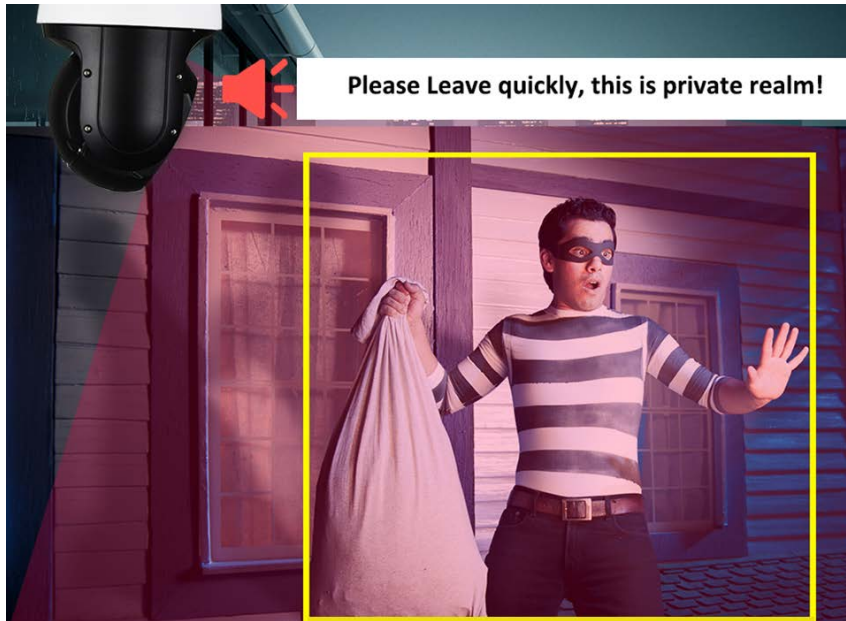

4.3. Get Notified with Smartphone

Remotely watch live view & playback and control PTZ/Preset through Guard Viewer app (iOS & Android) with motion detection snapshot stored in cloud server. Cloud platform registration required to enable push notification.

4.4. Protect Your Property at Night

Your property will be covered by the superior night vision of LOYALTY-SECU PTZ camera with 10pcs OSRAM IR Array LEDs+4pcs Laser LEDs. The infrared illumination distance can reach up to 3000m(984ft) depending on the scene.