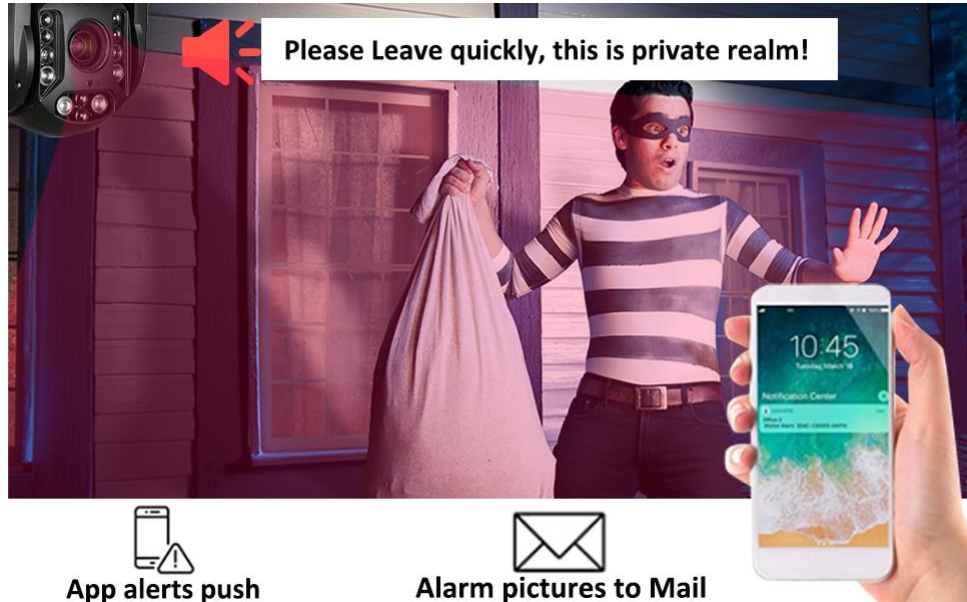

The sound and light alarm function, humanoid detection auto tracking function can be turned on or off via the APP, this will be more convenient to meet the actual monitoring demands.

### 4.2. How does the 4G PTZ Camera connect to mobile network?

The 4G PTZ Camera equipped with a built-in LTE router, after installing a SIM card, it can connect to the mobile network directly for data transmission. Users can purchase the SIM card from the local telecom operators.

### 4.3. Dual Audio Solution

PTZ IP camera comes with built-in mic & speaker allows users to speak with anyone on the camera's end through smartphone app with warning decal for compliance purpose.

## 4.4. Get Notified with Smartphone

Remotely watch live view & playback and control PTZ/Preset through APP EZview (iOS & Android) with alarm message pushed. Alarm pictures will be sent by Email; meanwhile, pictures and videos can be uploaded to the FTP server