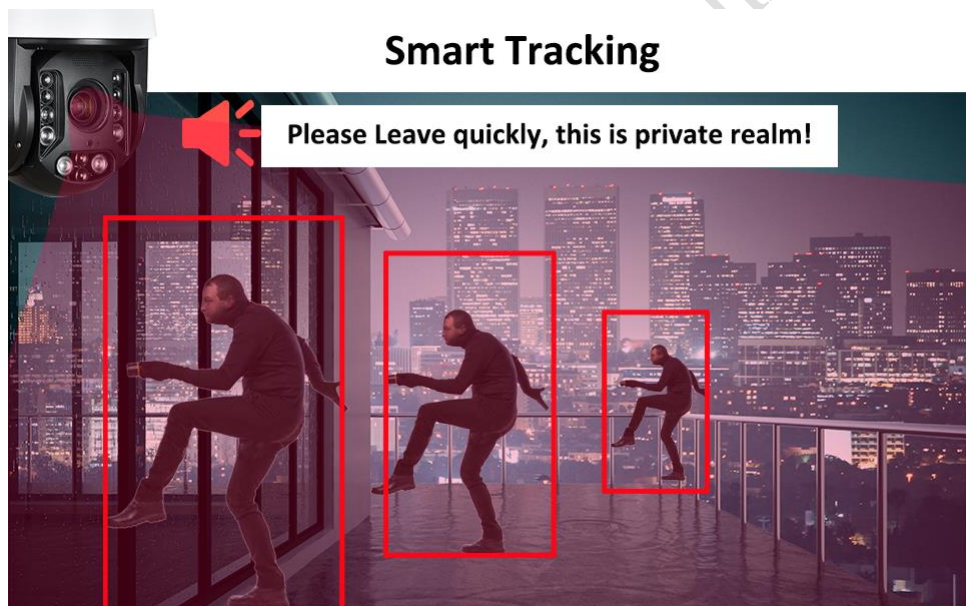

- vii. Industrial-level IP66 waterproof shell with an operating temperature rating at $-20\sim 60^{\circ}\text{C}$ to tackle extreme weathers.
- viii. Support different network mode connection: Auto mode/3G-4G mode/WiFi mode

4. Other Features

4.1. Secure Every Movement

The 4G PTZ camera with humanoid detection alert tracking function, when a movement been detected in front of the camera, the user will receive a push message from the smart phone, meanwhile, as the 4G PTZ camera with a built-in microphone and speaker, it will trigger the sound and light alarm function, warn the objects get out of the monitoring area. User also can check the live video immediately, how it came to this detection. It is also very important to determine how good the LTE reception is on site.

The sound and light alarm function, humanoid detection auto tracking function can be turned on or off via the APP, this will be more convenient to meet the actual monitoring demands.

4.2. How does the 4G PTZ Camera connect to mobile network?

The 4G PTZ Camera equipped with a built-in LTE router, after installing a SIM card, it can connect to the mobile network directly for data transmission. Users can purchase the SIM card from the local telecom operators.

Regarding the tariff charge of a 4G PTZ Camera, normally the minimum cost for 1GB per month