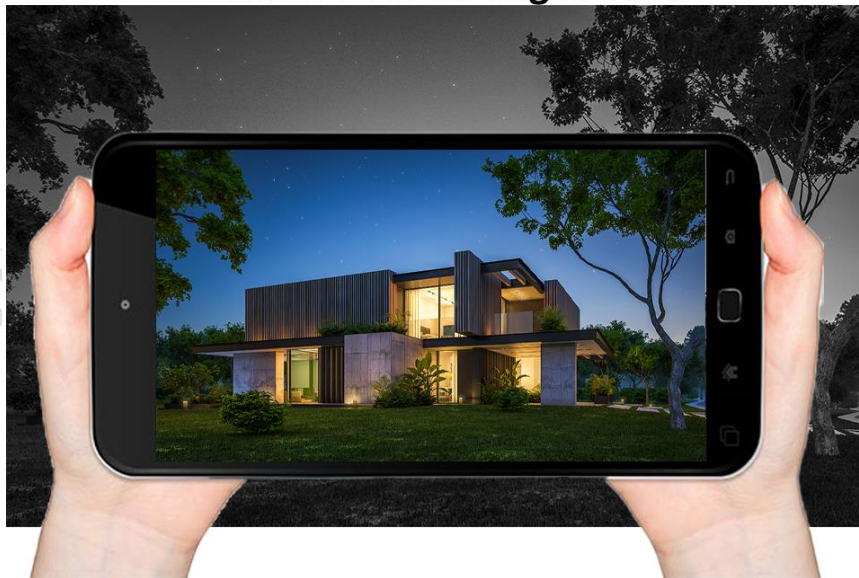

Excellent Color Night Vision