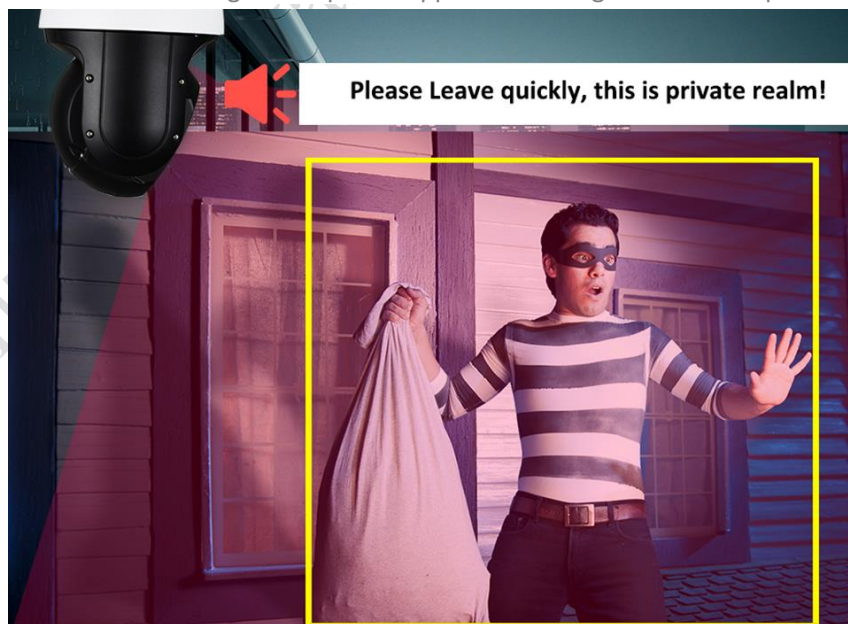

4.3. Dual Audio Solution

PTZ IP camera comes with built-in mic & speaker allows users to speak with anyone on the camera's end through smartphone app with warning decal for compliance purpose.