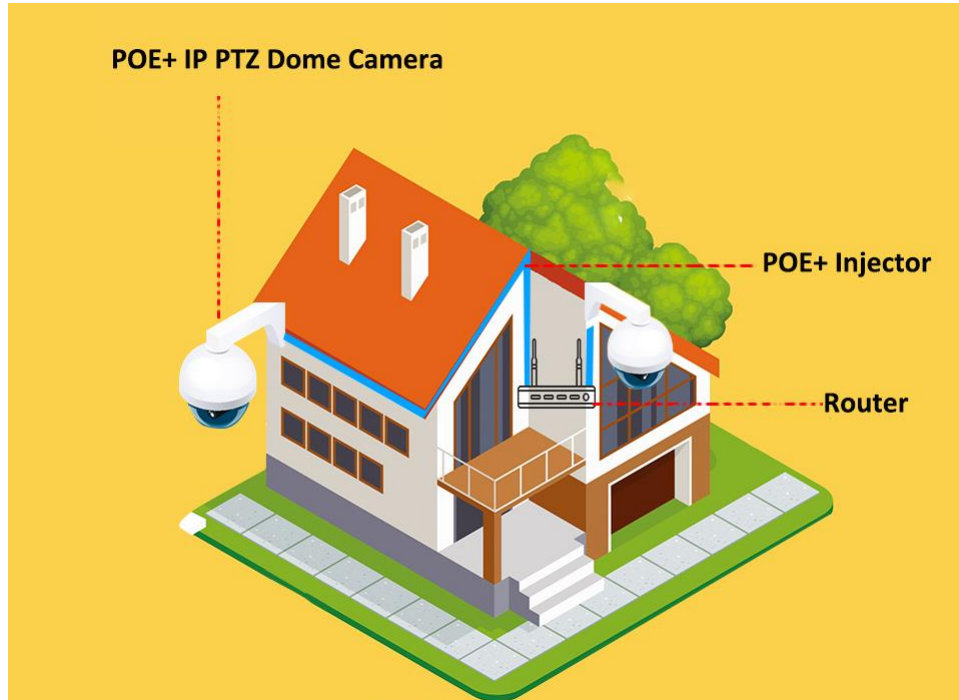

4.2. Power over Ethernet Plus

PTZ camera built-in POE+(IEEE802.3bt) 48W, comes with a standard 65w super POE injector, and the POE transmission distance up to 150M

12VDC 4A (if using the optional power adapter). Higher voltage will damage the unit.