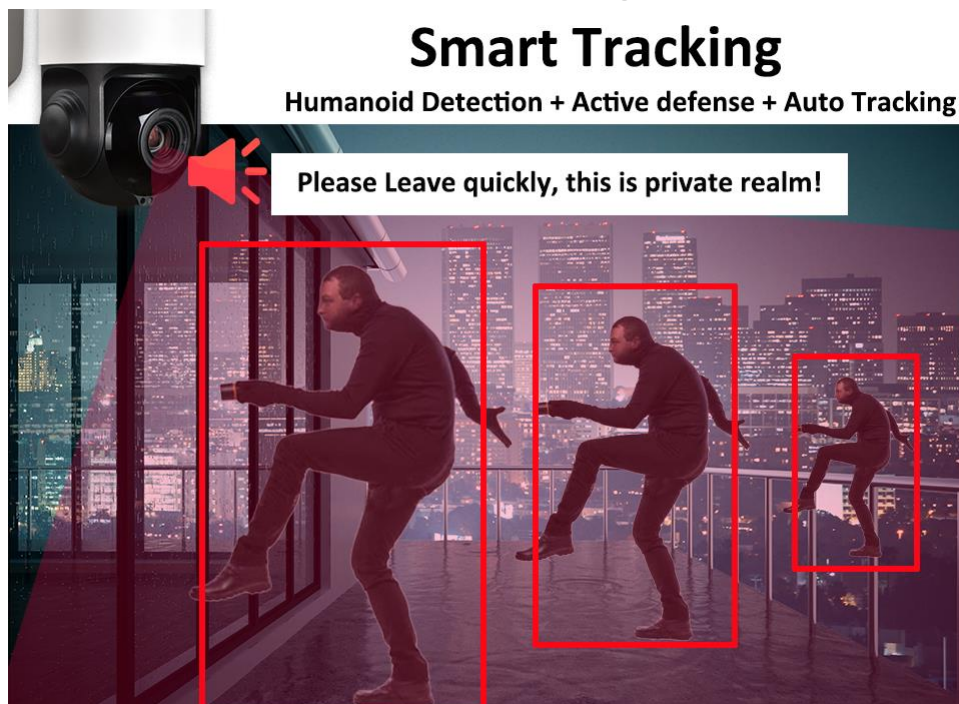

- camera's end through smartphone app with warning decal for compliance purpose.
- vii. Industrial-level IP66 waterproof shell with an operating temperature rating at -20~60°C to tackle extreme weathers.
- viii. **Power over Ethernet: Important- PoE+(802.3bt) required with 65W output.**

4. Other Features

4.1. Smart Tracking

Humanoid Detection + Active defense + Auto Tracking

The Network PTZ dome camera supports preset position guard and cruise guard to recognize humanoid automatically. Once the detection is triggered, the security PTZ dome camera automatically turns to the target position, flashing the visible light, and the audio output line drives the live speaker to send out the voice.

Any object enter to the intrusion area, the PTZ camera switches to the center of object immediately, security camera zooming automatically as the object moves, so the security guard can have a clear sight at the object, convenient the to track the suspicious person and collect on-site digital evidence.

In order to track the target in motion and keep it in the scene all the time, our Network PTZ camera can control the pan/tilt/zoom actions accurately. Once detection is triggered, the camera can zoom in and then track the target automatically.