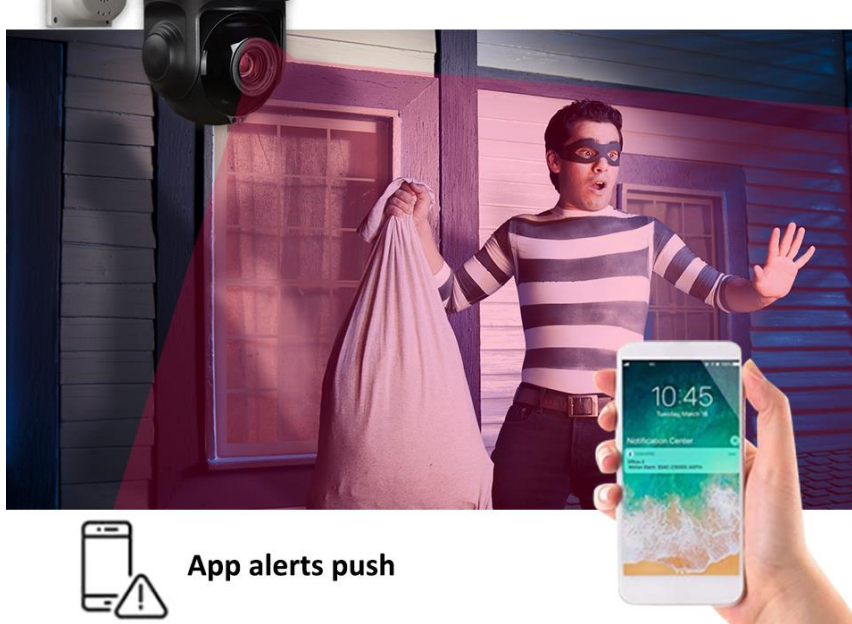

## 4.3. Dual Audio Solution

PTZ IP camera comes with built-in mic & speaker allows users to speak with anyone on the camera's end through smartphone app with warning decal for compliance purpose.

## 4.4. Get Notified with Smartphone

Remotely watch live view & playback and control PTZ/Preset through Smartviewer Pro app (iOS & Android) with alarm message pushed.