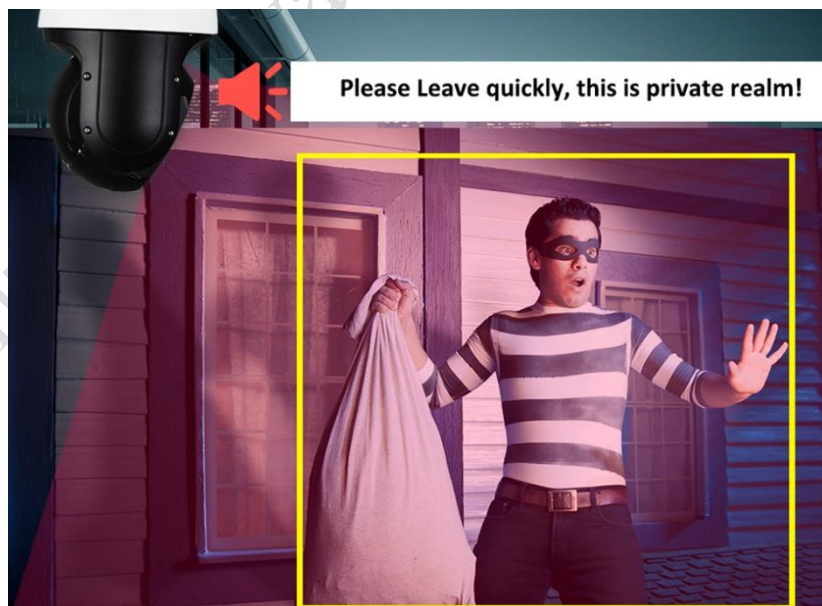

Any object enter to the intrusion area, the PTZ camera switches to the center of object immediately, security camera zooming automatically as the object moves, so the security guard can have a clear sight at the object, convenient the to track the suspicious person and collect on-site digital evidence.

In order to track the target in motion and keep it in the scene all the time, our Network PTZ camera can control the pan/tilt/zoom actions accurately. Once detection is triggered, the camera can zoom in and then track the target automatically.

## 4.2. Power over Ethernet Plus

PTZ camera built-in POE+(IEEE802.3bt) 48W, comes with a standard 65w super POE injector, and the POE transmission distance up to 150M

12VDC 4A (if using the optional power adapter). Higher voltage will damage the unit.

## 4.3. Dual Audio Solution

PTZ IP camera comes with built-in mic & speaker allows users to speak with anyone on the camera's end through smartphone app with warning decal for compliance purpose.