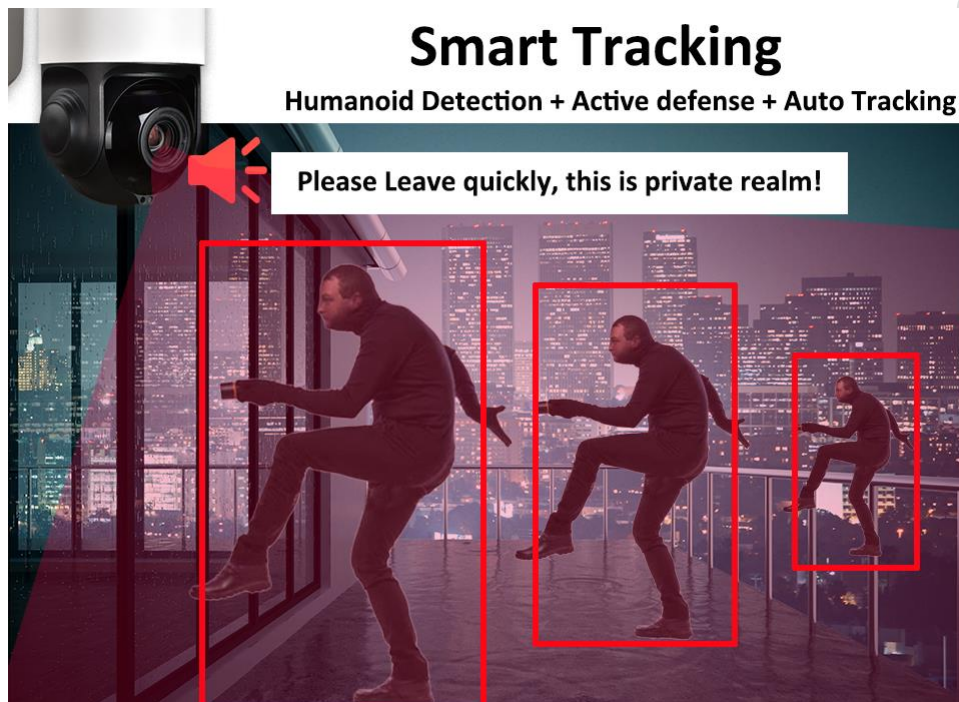

The Loyalty-Secu H.265 PTZ IP camera 5MP integrates the powerful features like Intelligent Analysis, Active Defense, Auto Tracking (high accuracy humanoid detection recognition, intelligent AI alert auto zoom tracking), high speed pan tilt zoom ability, perfect dynamic monitoring image display, brings an excellent security experience.

## 3. Features

- i. H.265 efficient decoding for reduced bandwidth and storage space while recording
- ii. 5 Megapixel 2592 x1944@30fps,2592 x1520@30fps,1920 x1080@30fps, 20x optical zoom
- iii. High speed pan tilt zoom with 360 degrees endless horizontal rotation, -5 degrees upward tilt and 90 degrees downward movement
- iv. 6pcs OSRAM IR Array LEDs+4pcs Laser LEDs, long range infrared LED night vision up to 250m(820ft), support Starlight function with ultra-low illumination
- v. Support ONVIF protocol; Support most of different brand NVR, such as Hikvision, Dahua, XM, etc., support Private protocol with Hikvision NVR, CMS; Support P2P, XMEYE CLOUD, mobile remote&3D positioning
- vi. Two-way audio with built-in mic & speaker allow users to speak with anyone on the camera's end through smartphone app with warning decal for compliance purpose.

### 4.1. Smart Tracking

Humanoid Detection + Active defense + Auto Tracking

The Network PTZ dome camera supports preset position guard and cruise guard to recognize humanoid automatically. Once the detection is triggered, the security PTZ dome camera automatically turns to the target position, flashing the visible light, and the audio output line drives the live speaker to send out the voice.

Any object enter to the intrusion area, the PTZ camera switches to the center of object immediately, security camera zooming automatically as the object moves, so the security guard can have a clear sight at the object, convenient the to track the suspicious person and collect on-site digital evidence.