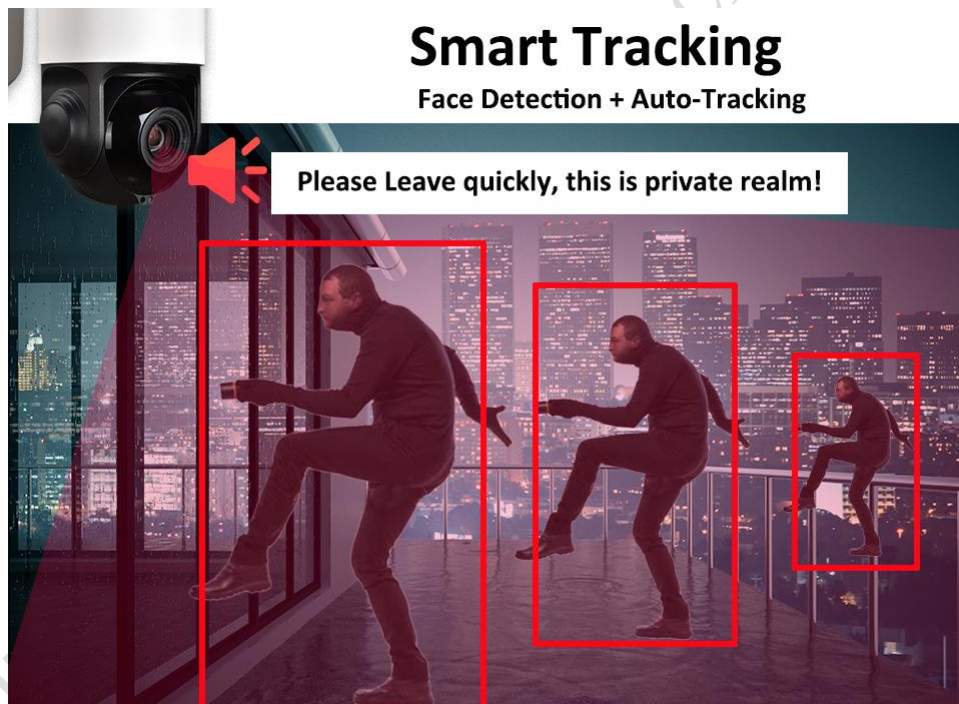

3. Features

- i. H.265 efficient decoding for reduced bandwidth and storage space while recording
- ii. 2 Megapixel 1920×1080@60fps, 1280×960@60fps, 1280×720@60fps, 22x optical zoom
- iii. High speed pan tilt zoom with 360 degrees endless horizontal rotation, -5 degrees upward tilt and 90 degrees downward movement
- iv. 6pcs OSRAM IR Array LEDs+4pcs Laser LEDs, long range infrared LED night vision up to 250m(820ft)
- v. Support ONVIF 2.4, Uniview private protocol, P2P, PC/iOS/Android remote control
- vi. Up to 120 dB Optical WDR (Wide Dynamic Range)
- vii. Two-way audio with built-in mic & speaker allow users to speak with anyone on the camera's end through smartphone app with warning decal for compliance purpose.
- viii. Industrial-level IP66 waterproof shell with an operating temperature rating at -20~60°C to

tackle extreme weathers.

- ix. **Power over Ethernet: Important- PoE+(802.3bt) required with 65W output.**

4. Other Features

4.1. Auto-tracking

The Network PTZ dome camera supports Face Detection, Multi-behavior Detection, like, cross border detection, regional invasion, entering area, leaving area, wandering detection, rapid movement, personnel gathering, parking detection, items left behind, objects movement. It can auto-tracking the above objects once detection is triggered.

In order to track the target in motion and keep it in the scene all the time, our Network PTZ camera can control the pan/tilt/zoom actions accurately. Once detection is triggered, the camera can zoom in and then track the target automatically.