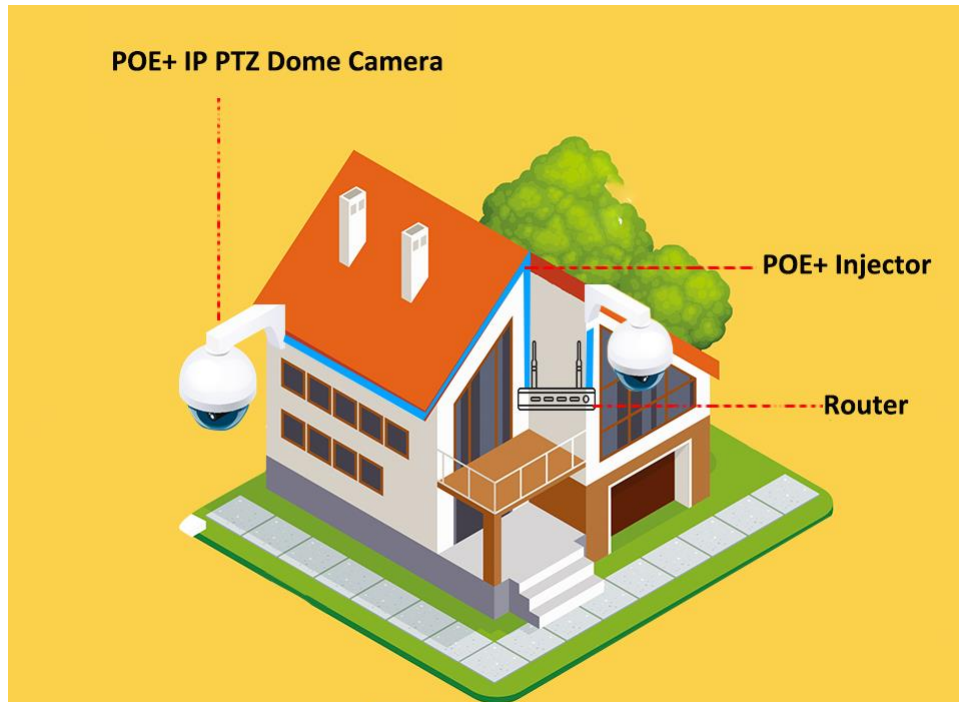

tackle extreme weathers.

- ix. **Power over Ethernet: Important- PoE+(802.3bt) required with 65W output.**

4. Other Features

4.1. Auto-tracking

The Network PTZ dome camera supports Face Detection, Multi-behavior Detection, like, cross border detection, regional invasion, entering area, leaving area, wandering detection, rapid movement, personnel gathering, parking detection, items left behind, objects movement. It can auto-tracking the above objects once detection is triggered.

In order to track the target in motion and keep it in the scene all the time, our Network PTZ camera can control the pan/tilt/zoom actions accurately. Once detection is triggered, the camera can zoom in and then track the target automatically.

4.2. Power over Ethernet Plus

PTZ camera built-in POE+(IEEE802.3bt) 48W, comes with a standard 65w super POE injector, and the POE transmission distance up to 150M

12VDC 4A (if using the optional power adapter). Higher voltage will damage the unit.