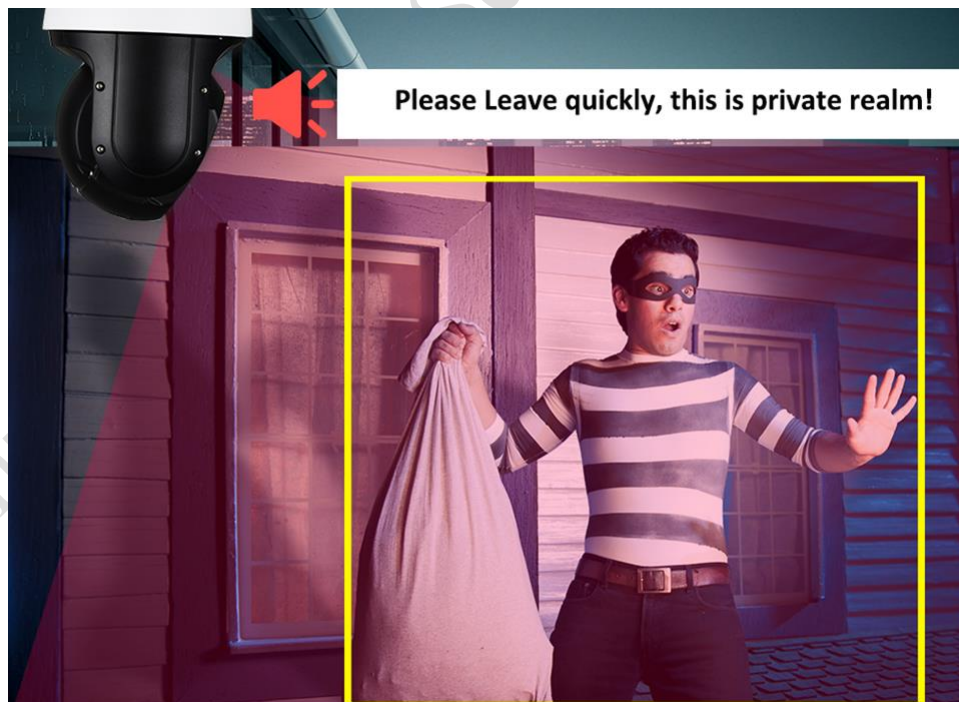

In order to track the target in motion and keep it in the scene all the time, our Network PTZ camera can control the pan/tilt/zoom actions accurately. Once detection is triggered, the camera can zoom in and then track the target automatically.

4.2. Power over Ethernet Plus

PTZ camera built-in POE+(IEEE802.3bt) 48W, comes with a standard 65w super POE injector, and the POE transmission distance up to 150M

12VDC 4A (if using the optional power adapter). Higher voltage will damage the unit.

4.3. Dual Audio Solution

PTZ IP camera comes with built-in mic & speaker allows users to speak with anyone on the camera's end through smartphone app with warning decal for compliance purpose.

4.4. Get Notified with Smartphone