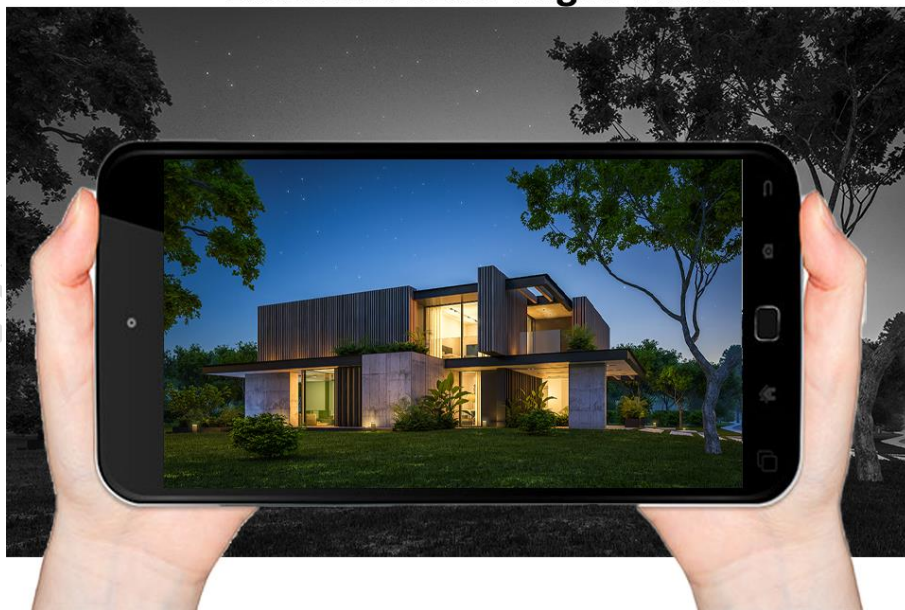

Excellent Color Night Vision