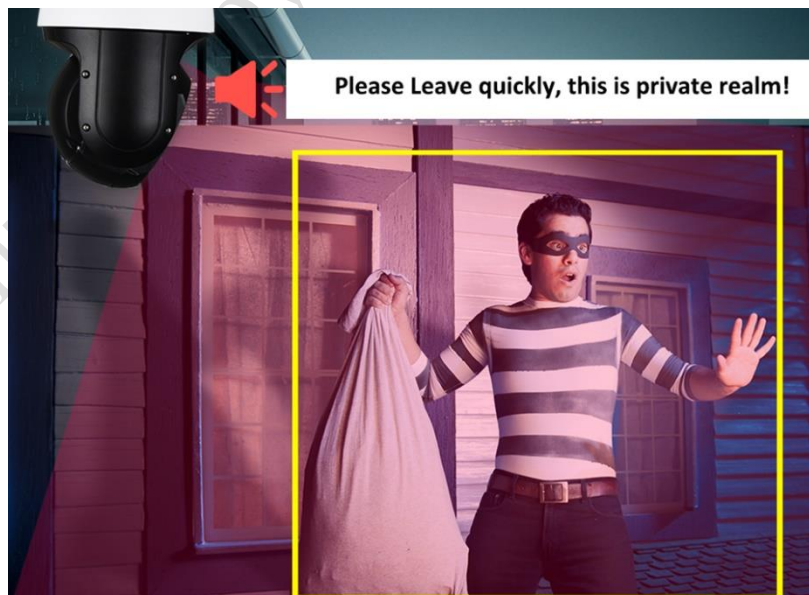

4.3. Dual Audio Solution

PTZ IP camera comes with built-in mic & speaker allows users to speak with anyone on the camera's end through smartphone app with warning decal for compliance purpose.