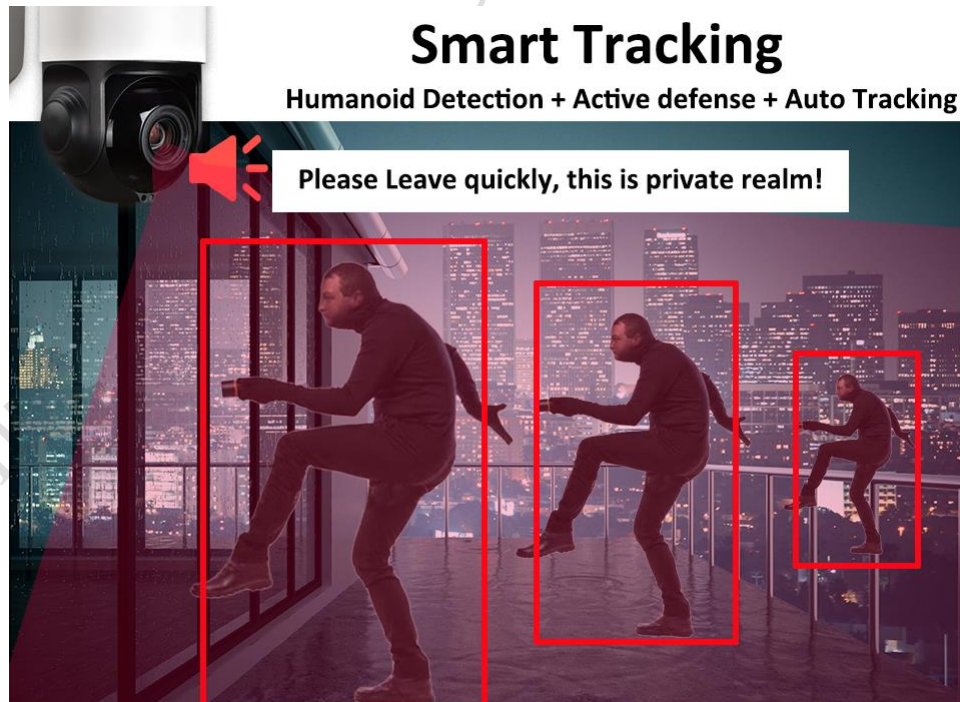

- vi. Two-way audio with built-in mic & speaker allow users to speak with anyone on the camera's end through smartphone app with warning decal for compliance purpose.
- vii. Industrial-level IP66 waterproof shell with an operating temperature rating at -20~60°C to tackle extreme weathers.
- viii. Power over Ethernet: Important- PoE+(802.3bt) required with 65W output.

4. Other Features

4.1. Smart Tracking

Humanoid Detection + Active defense + Auto Tracking

The Network PTZ dome camera supports preset position guard and cruise guard to recognize humanoid automatically. Once the detection is triggered, the security PTZ dome camera automatically turns to the target position, flashing the visible light, and the audio output line drives the live speaker to send out the voice.

Any object enter to the intrusion area, the PTZ camera switches to the center of object immediately, security camera zooming automatically as the object moves, so the security guard can have a clear sight at the object, convenient the to track the suspicious person and collect on-site digital evidence.

In order to track the target in motion and keep it in the scene all the time, our Network PTZ camera can control the pan/tilt/zoom actions accurately. Once detection is triggered, the camera can zoom in and then track the target automatically.