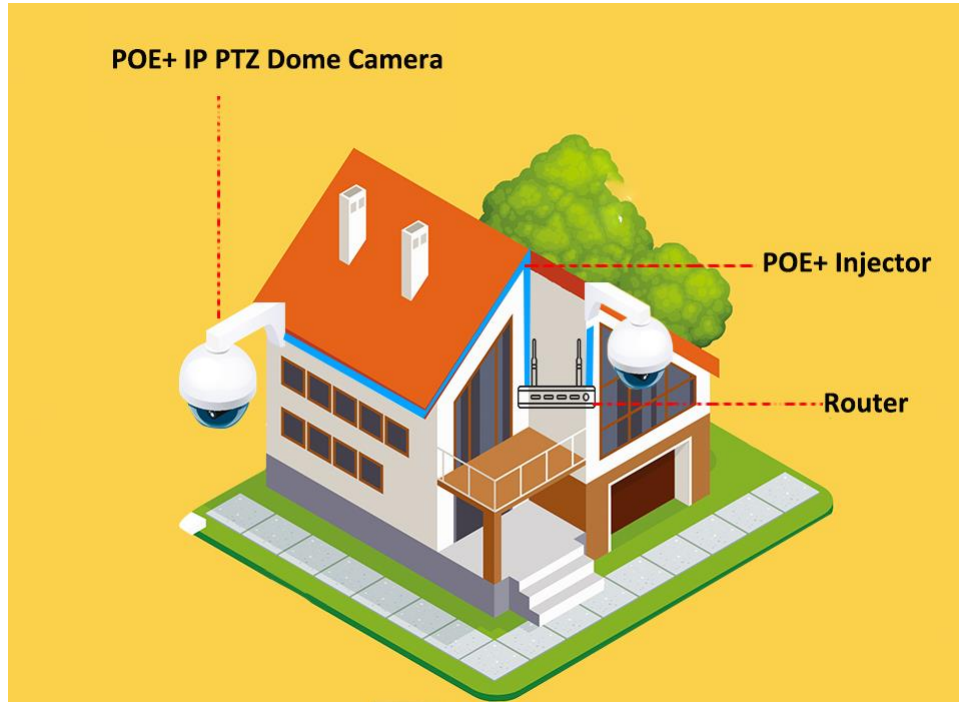

4. Other Features

4.1. Smart Tracking

Humanoid Detection + Active defense + Auto Tracking

The Network PTZ dome camera supports preset position guard and cruise guard to recognize humanoid automatically. Once the detection is triggered, the security PTZ dome camera automatically turns to the target position, flashing the visible light, and the audio output line drives the live speaker to send out the voice.

Any object enter to the intrusion area, the PTZ camera switches to the center of object immediately, security camera zooming automatically as the object moves, so the security guard can have a clear sight at the object, convenient the to track the suspicious person and collect on-site digital evidence.

In order to track the target in motion and keep it in the scene all the time, our Network PTZ camera can control the pan/tilt/zoom actions accurately. Once detection is triggered, the camera can zoom in and then track the target automatically.

4.2. Power over Ethernet Plus

PTZ camera built-in POE+(IEEE802.3bt) 48W, comes with a standard 65w super POE injector, and the POE transmission distance up to 150M

12VDC 4A (if using the optional power adapter). Higher voltage will damage the unit.