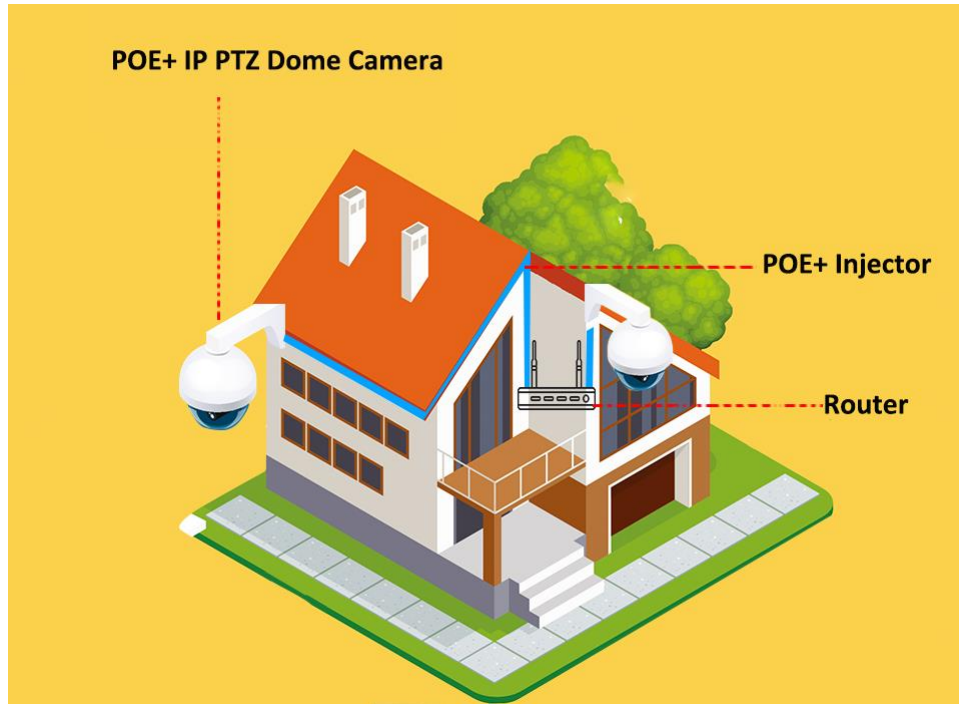

4.2. Power over Ethernet Plus

PTZ camera built-in POE+(IEEE802.3bt) 48W, comes with a standard 65w super POE injector, and the POE transmission distance up to 150M 12VDC 4A (if using the optional power adapter). Higher voltage will damage the unit.