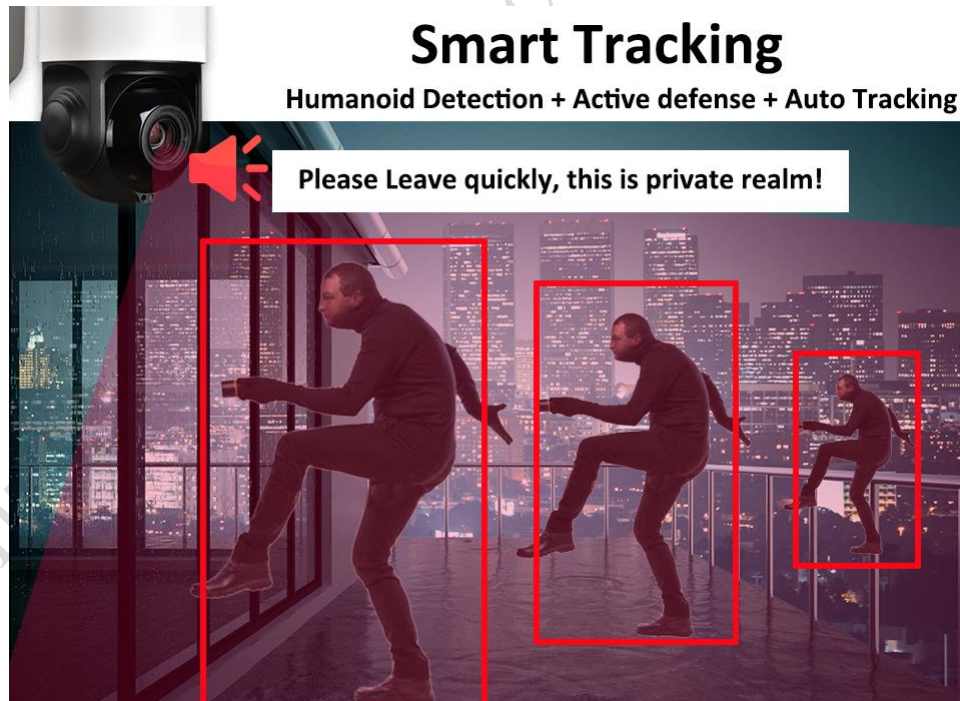

- vii. Industrial-level IP66 waterproof shell with an operating temperature rating at $-20\sim 60^{\circ}\text{C}$ to tackle extreme weathers.
- viii. Power over Ethernet: Important- PoE+(802.3bt) required with 65W output.

4. Other Features

4.1. Smart Tracking

Humanoid Detection + Active defense + Auto Tracking

The Network PTZ dome camera supports preset position guard and cruise guard to recognize humanoid automatically. Once the detection is triggered, the security PTZ dome camera automatically turns to the target position, flashing the visible light, and the audio output line drives the live speaker to send out the voice.

Any object enter to the intrusion area, the PTZ camera switches to the center of object immediately, security camera zooming automatically as the object moves, so the security guard can have a clear sight at the object, convenient the to track the suspicious person and collect on-site digital evidence.

In order to track the target in motion and keep it in the scene all the time, our Network PTZ camera can control the pan/tilt/zoom actions accurately. Once detection is triggered, the camera can zoom in and then track the target automatically.