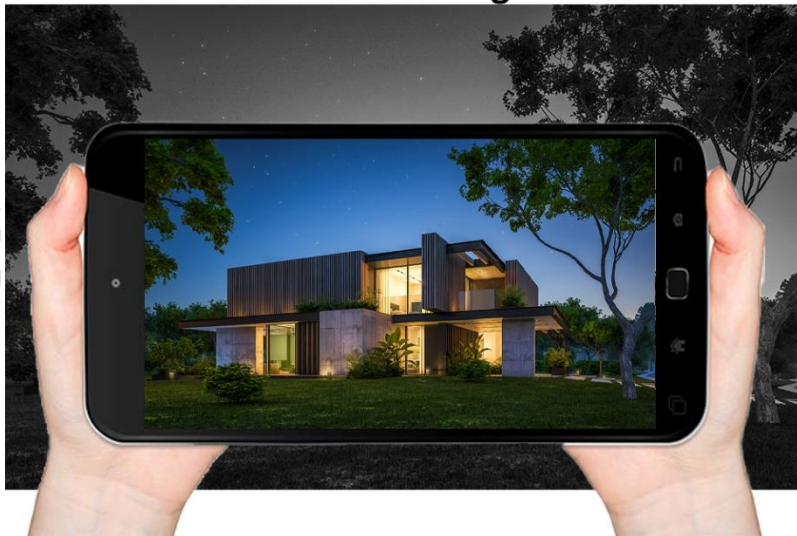

Excellent Color Night Vision