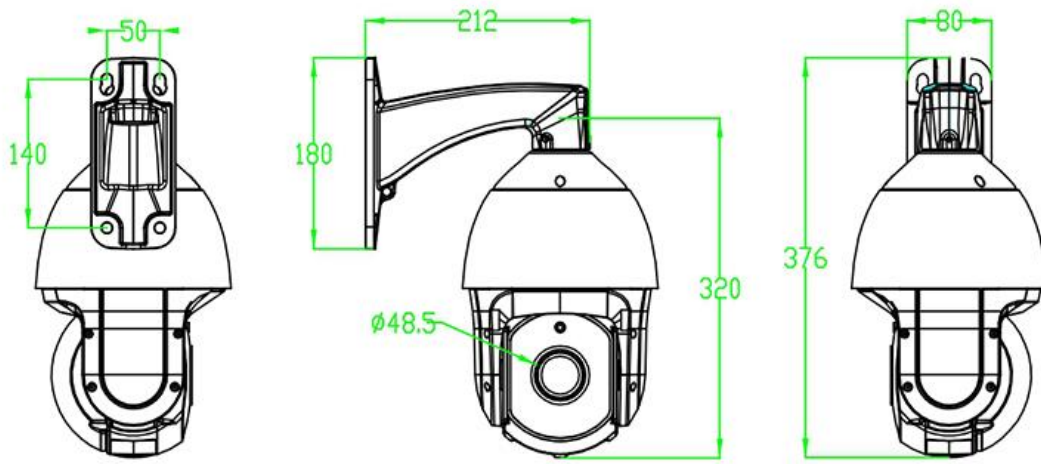

Shenzhen Loyalty-Secu Technology Co., LTD