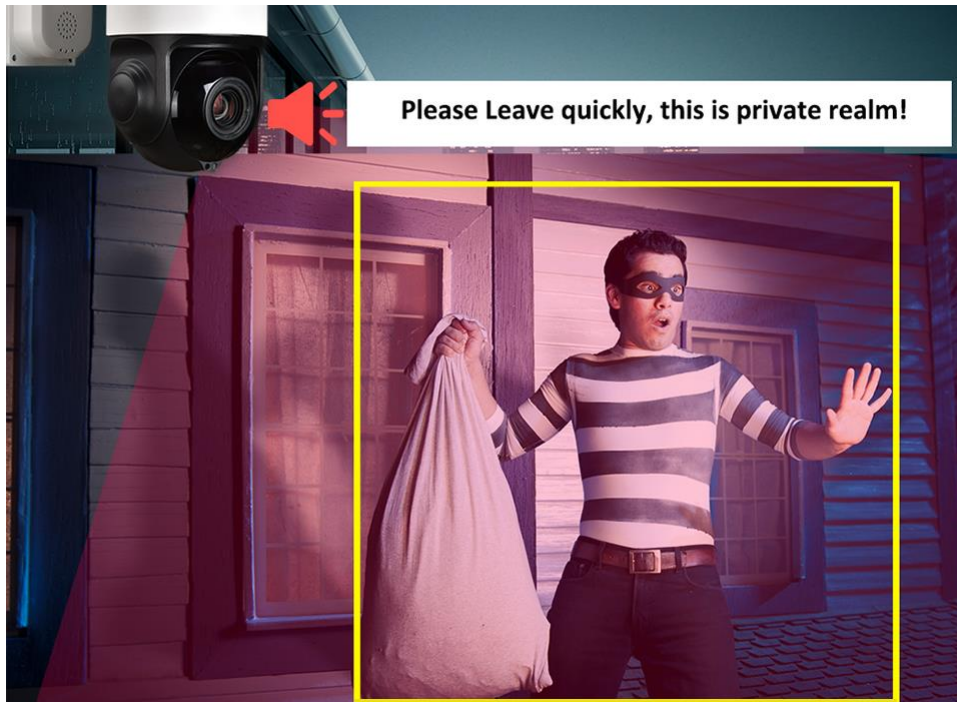

4.3. Power over Ethernet Plus

PTZ camera built-in POE+(IEEE802.3bt) 48W, comes with a standard 65w super POE injector, and the POE transmission distance up to 150m(492ft) 12VDC 2A (if using the optional power adapter). Higher voltage will damage the unit.