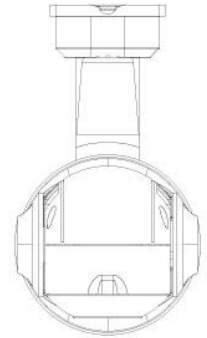

Protection level	IP66 waterproof,6000V lightning protection
GW(KG)	2.5KG

7.Product Dimension

LTD

unit: mm

Shen