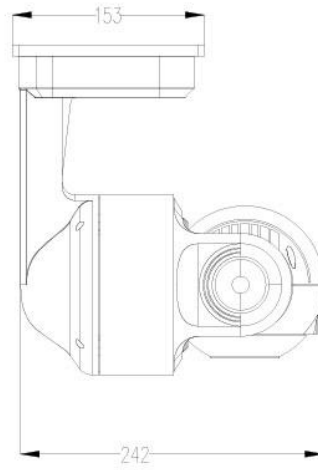

6. Specification

Camera	
Model	LY-E5-220P
Camera Solution	Hi3516Ev200+GC2053
Minimum Illumination	Color: 0.001Lux, B/W: 0.001Lux, 0 Lux with IR
3D NDR/WDR	Support
Electronic Shutter	AUTO
Day Night Mode	AUTO ICR Color to B/W
Focal Length:	4.7-94mm, 20X Optical Zoom, (F1.6 to F2.7)
Zoom Speed	Approx. 4s (Optical Wide~Tele)

Angle of View:	55.4-2.9°(Wide-Tele)
Resolution	1920(H)x1080(V)
Main Stream	1920×1080@25fps, 1280×960@25fps, 1280×720@25fps
Sub Stream	25fps:D1,VGA,640×360
Video Compression	H.265+/H.265/H.264
TF Card	Max 128GB (for optional)
Network protocol	HTTP/RTSP/RTMP/DHCP/NTP/ONVIF/NTP/UPNP/GB28181
Interface protocol	ONVIF 2.4
APP	SmartViewer Pro
PTZ Control	
IR Distance	150m(492ft)
LEDs	6pcs OSRAM IR Array LEDs + 4pcs Laser LEDs
Horizontal Range	0°~360° continuously
Vertical Range	-5°~90°
Vertical/Horizontal Speed	0.05°~240°/s
Max Speed	240°/S
Preset	256
Patrol scan	4groups(10 preset for each)
L/R Scan	1group
Horizontal Scan	1group
Power-off memory	Support
PARK Action	Watch position/ Area Scan /Horizontal 360°scan/ Cruise
Watch position	Support
Wide angle speed limit	Focus / speed automatic matching function
General	
POE supply voltage	DC48V
POE Supply Pin	1,2(+) 3,6(-) / 4,5(+) 7,8(-) Auto adapting (IEEE802.3bt)
Power/Consumption	DC12V/2A,<15W
Mounting	Wall mounting or lifting
Work environment	Temperature : -20~60℃; Humidity<90%

Protection level	IP66 waterproof,6000V lightning protection
GW(KG)	2.5KG

7.Product Dimension

LTD

unit: mm

Shen