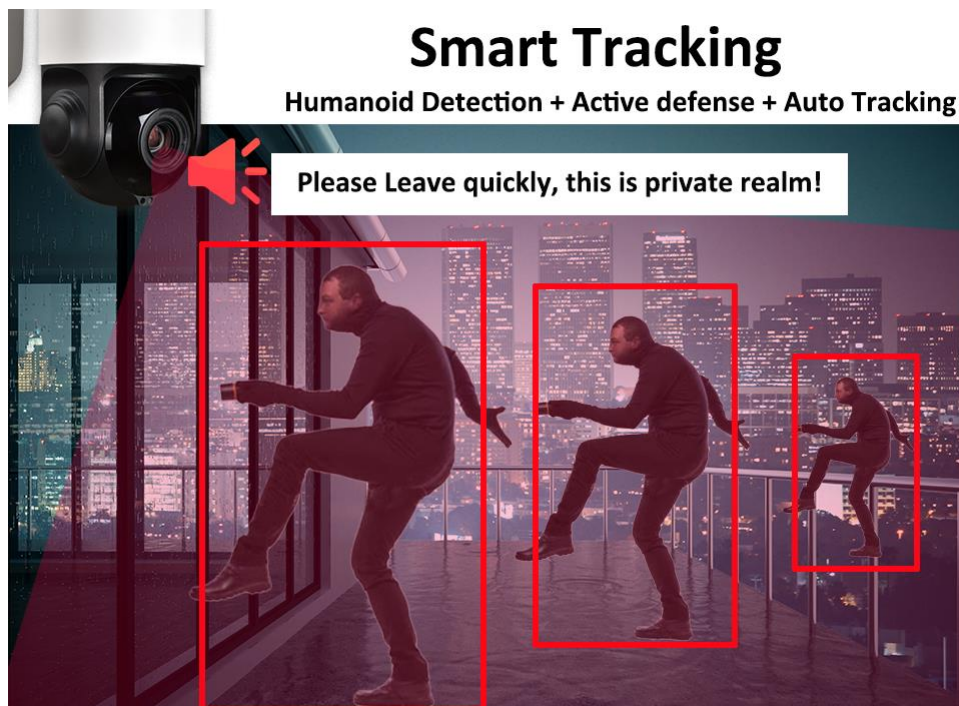

The Loyalty H.265+ PTZ IP camera 1080P integrates the powerful features like Intelligent Analysis, Active Defense, Auto Tracking (high accuracy humanoid detection recognition, intelligent AI alert auto zoom tracking), high speed pan tilt zoom ability, perfect dynamic monitoring image display, brings an excellent security experience.

3. Features

- i. H.265+ efficient decoding for reduced bandwidth and storage space while recording
- ii. 2 Megapixel 1920×1080@25fps, 1280×960@25fps, 1280×720@25fps, 1/2.8" CMOS comes with 20x optical zoom
- iii. High speed pan tilt zoom with 360 degrees endless horizontal rotation, -5 degrees upward tilt and 90 degrees downward movement
- iv. 6pcs OSRAM IR Array LEDs + 4pcs Laser LEDs, long range infrared LED night vision up to 150m(492ft)
- v. Support ONVIF protocol, Hikvision private protocol, i9, S-link protocol etc.
- vi. Two-way audio with built-in mic & speaker allow users to speak with anyone on the camera's end through smartphone app with warning decal for compliance purpose.
- vii. Industrial-level IP66 waterproof shell with an operating temperature rating at -20~60°C to

tackle extreme weathers.

viii. **Power over Ethernet: Important- PoE+(802.3bt) required with 65W output.**

4. Other Features

4.1. Smart Tracking

Humanoid Detection + Active defense + Auto Tracking

The Network PTZ dome camera supports preset position guard and cruise guard to recognize humanoid automatically. Once the detection is triggered, the security PTZ dome camera automatically turns to the target position, flashing the visible light, and the audio output line drives the live speaker to send out the voice.

Any object enter to the intrusion area, the PTZ camera switches to the center of object immediately, security camera zooming automatically as the object moves, so the security guard can have a clear sight at the object, convenient the to track the suspicious person and collect on-site digital evidence.