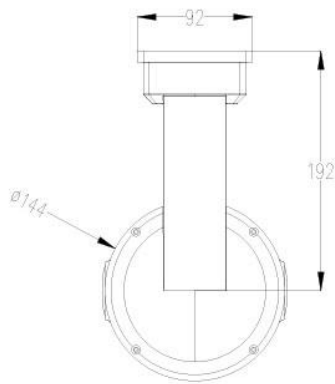

6. Specification

Camera	
Model	LY-E5-220P
Camera Solution	Hi3516Ev200+GC2053
Minimum Illumination	Color: 0.001Lux, B/W: 0.001Lux, 0 Lux with IR
3D NDR/WDR	Support
Electronic Shutter	AUTO
Day Night Mode	AUTO ICR Color to B/W
Focal Length:	4.7-94mm, 20X Optical Zoom, (F1.6 to F2.7)
Zoom Speed	Approx. 4s (Optical Wide~Tele)

Angle of View:	55.4-2.9°(Wide-Tele)
Resolution	1920(H)x1080(V)
Main Stream	1920×1080@25fps, 1280×960@25fps, 1280×720@25fps
Sub Stream	25fps:D1,VGA,640×360
Video Compression	H.265+/H.265/H.264
TF Card	Max 128GB (for optional)
Network protocol	HTTP/RTSP/RTMP/DHCP/NTP/ONVIF/NTP/UPNP/GB28181
Interface protocol	ONVIF 2.4
APP	SmartViewer Pro
PTZ Control	
IR Distance	150m(492ft)
LEDs	6pcs OSRAM IR Array LEDs + 4pcs Laser LEDs
Horizontal Range	0°~360° continuously
Vertical Range	-5°~90°
Vertical/Horizontal Speed	0.05°~240°/s
Max Speed	240°/S
Preset	256
Patrol scan	4groups(10 preset for each)
L/R Scan	1group
Horizontal Scan	1group
Power-off memory	Support
PARK Action	Watch position/ Area Scan /Horizontal 360°scan/ Cruise
Watch position	Support
Wide angle speed limit	Focus / speed automatic matching function
General	
POE supply voltage	DC48V
POE Supply Pin	1,2(+) 3,6(-) / 4,5(+) 7,8(-) Auto adapting (IEEE802.3bt)
Power/Consumption	DC12V/2A,<15W
Mounting	Wall mounting or lifting
Work environment	Temperature : -20~60℃; Humidity<90%

Protection level	IP66 waterproof,6000V lightning protection
GW(KG)	2.5KG

7.Product Dimension

LTD

unit: mm

Shen