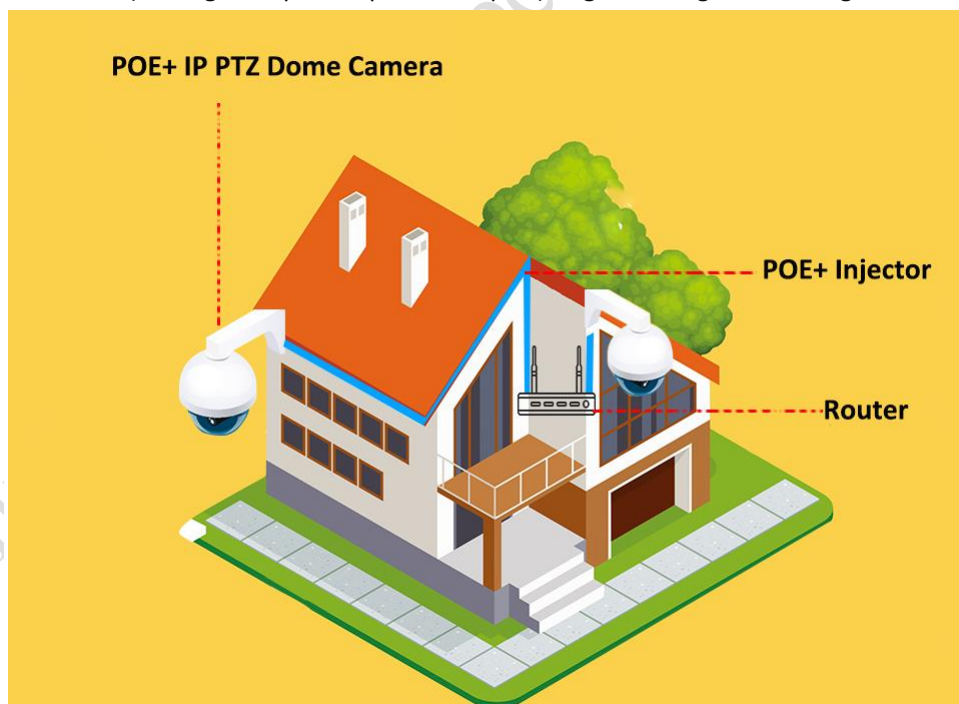

Any object enter to the intrusion area, the PTZ camera switches to the center of object immediately, security camera zooming automatically as the object moves, so the security guard can have a clear sight at the object, convenient the to track the suspicious person and collect on-site digital evidence.

In order to track the target in motion and keep it in the scene all the time, our Network PTZ camera can control the pan/tilt/zoom actions accurately. Once detection is triggered, the camera can zoom in and then track the target automatically.

4.2. Dual Audio Solution

PTZ IP camera comes with built-in mic & speaker allows users to speak with anyone on the camera's end through smartphone app with warning decal for compliance purpose.

4.3. Power over Ethernet Plus

PTZ camera built-in POE+(IEEE802.3bt) 48W, comes with a standard 65w super POE injector, and the POE transmission distance up to 150m(492ft) 12VDC 2A (if using the optional power adapter). Higher voltage will damage the unit.