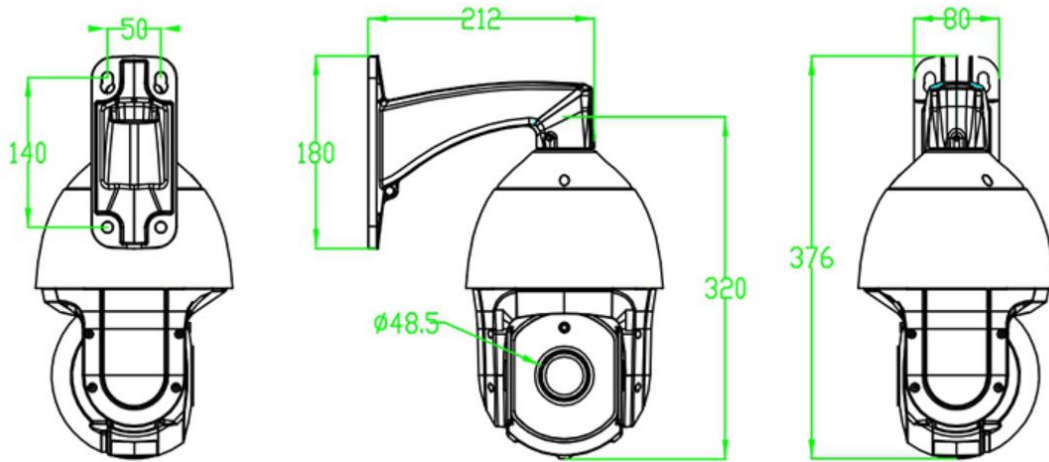

Product Dimension:

Shenzhen Loyalty-Secu Technology