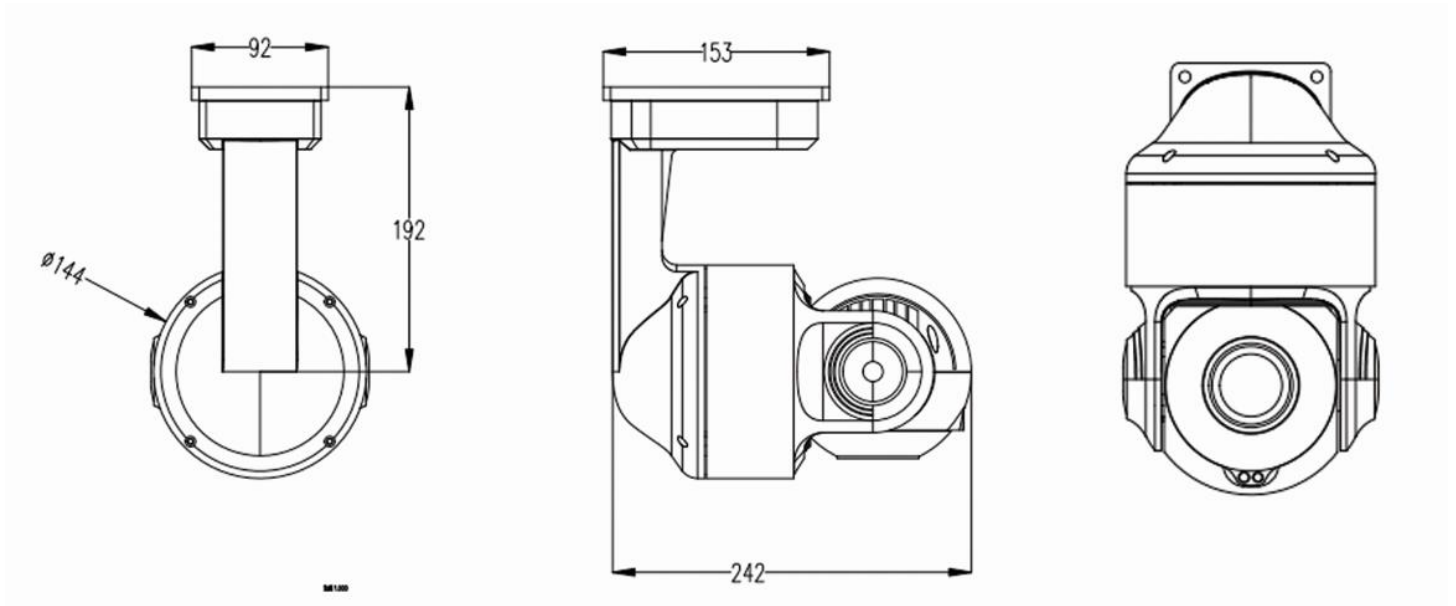

Product Dimension:

Loyalty-Secu Electronics Co., LTD