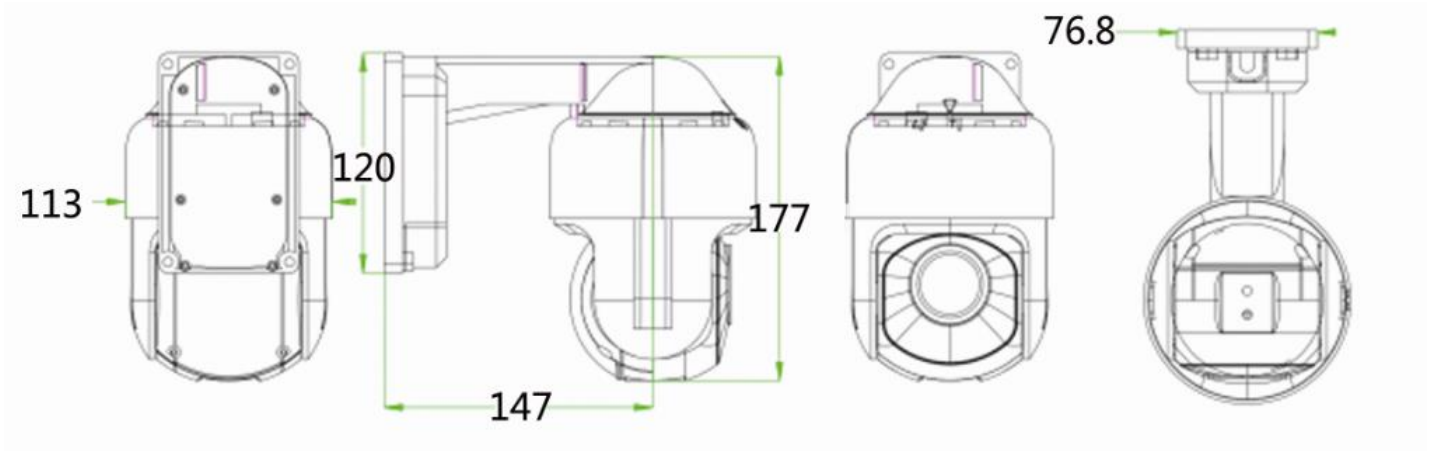

Product Dimension:

Loyalty-Secu Electronics Co., LTD