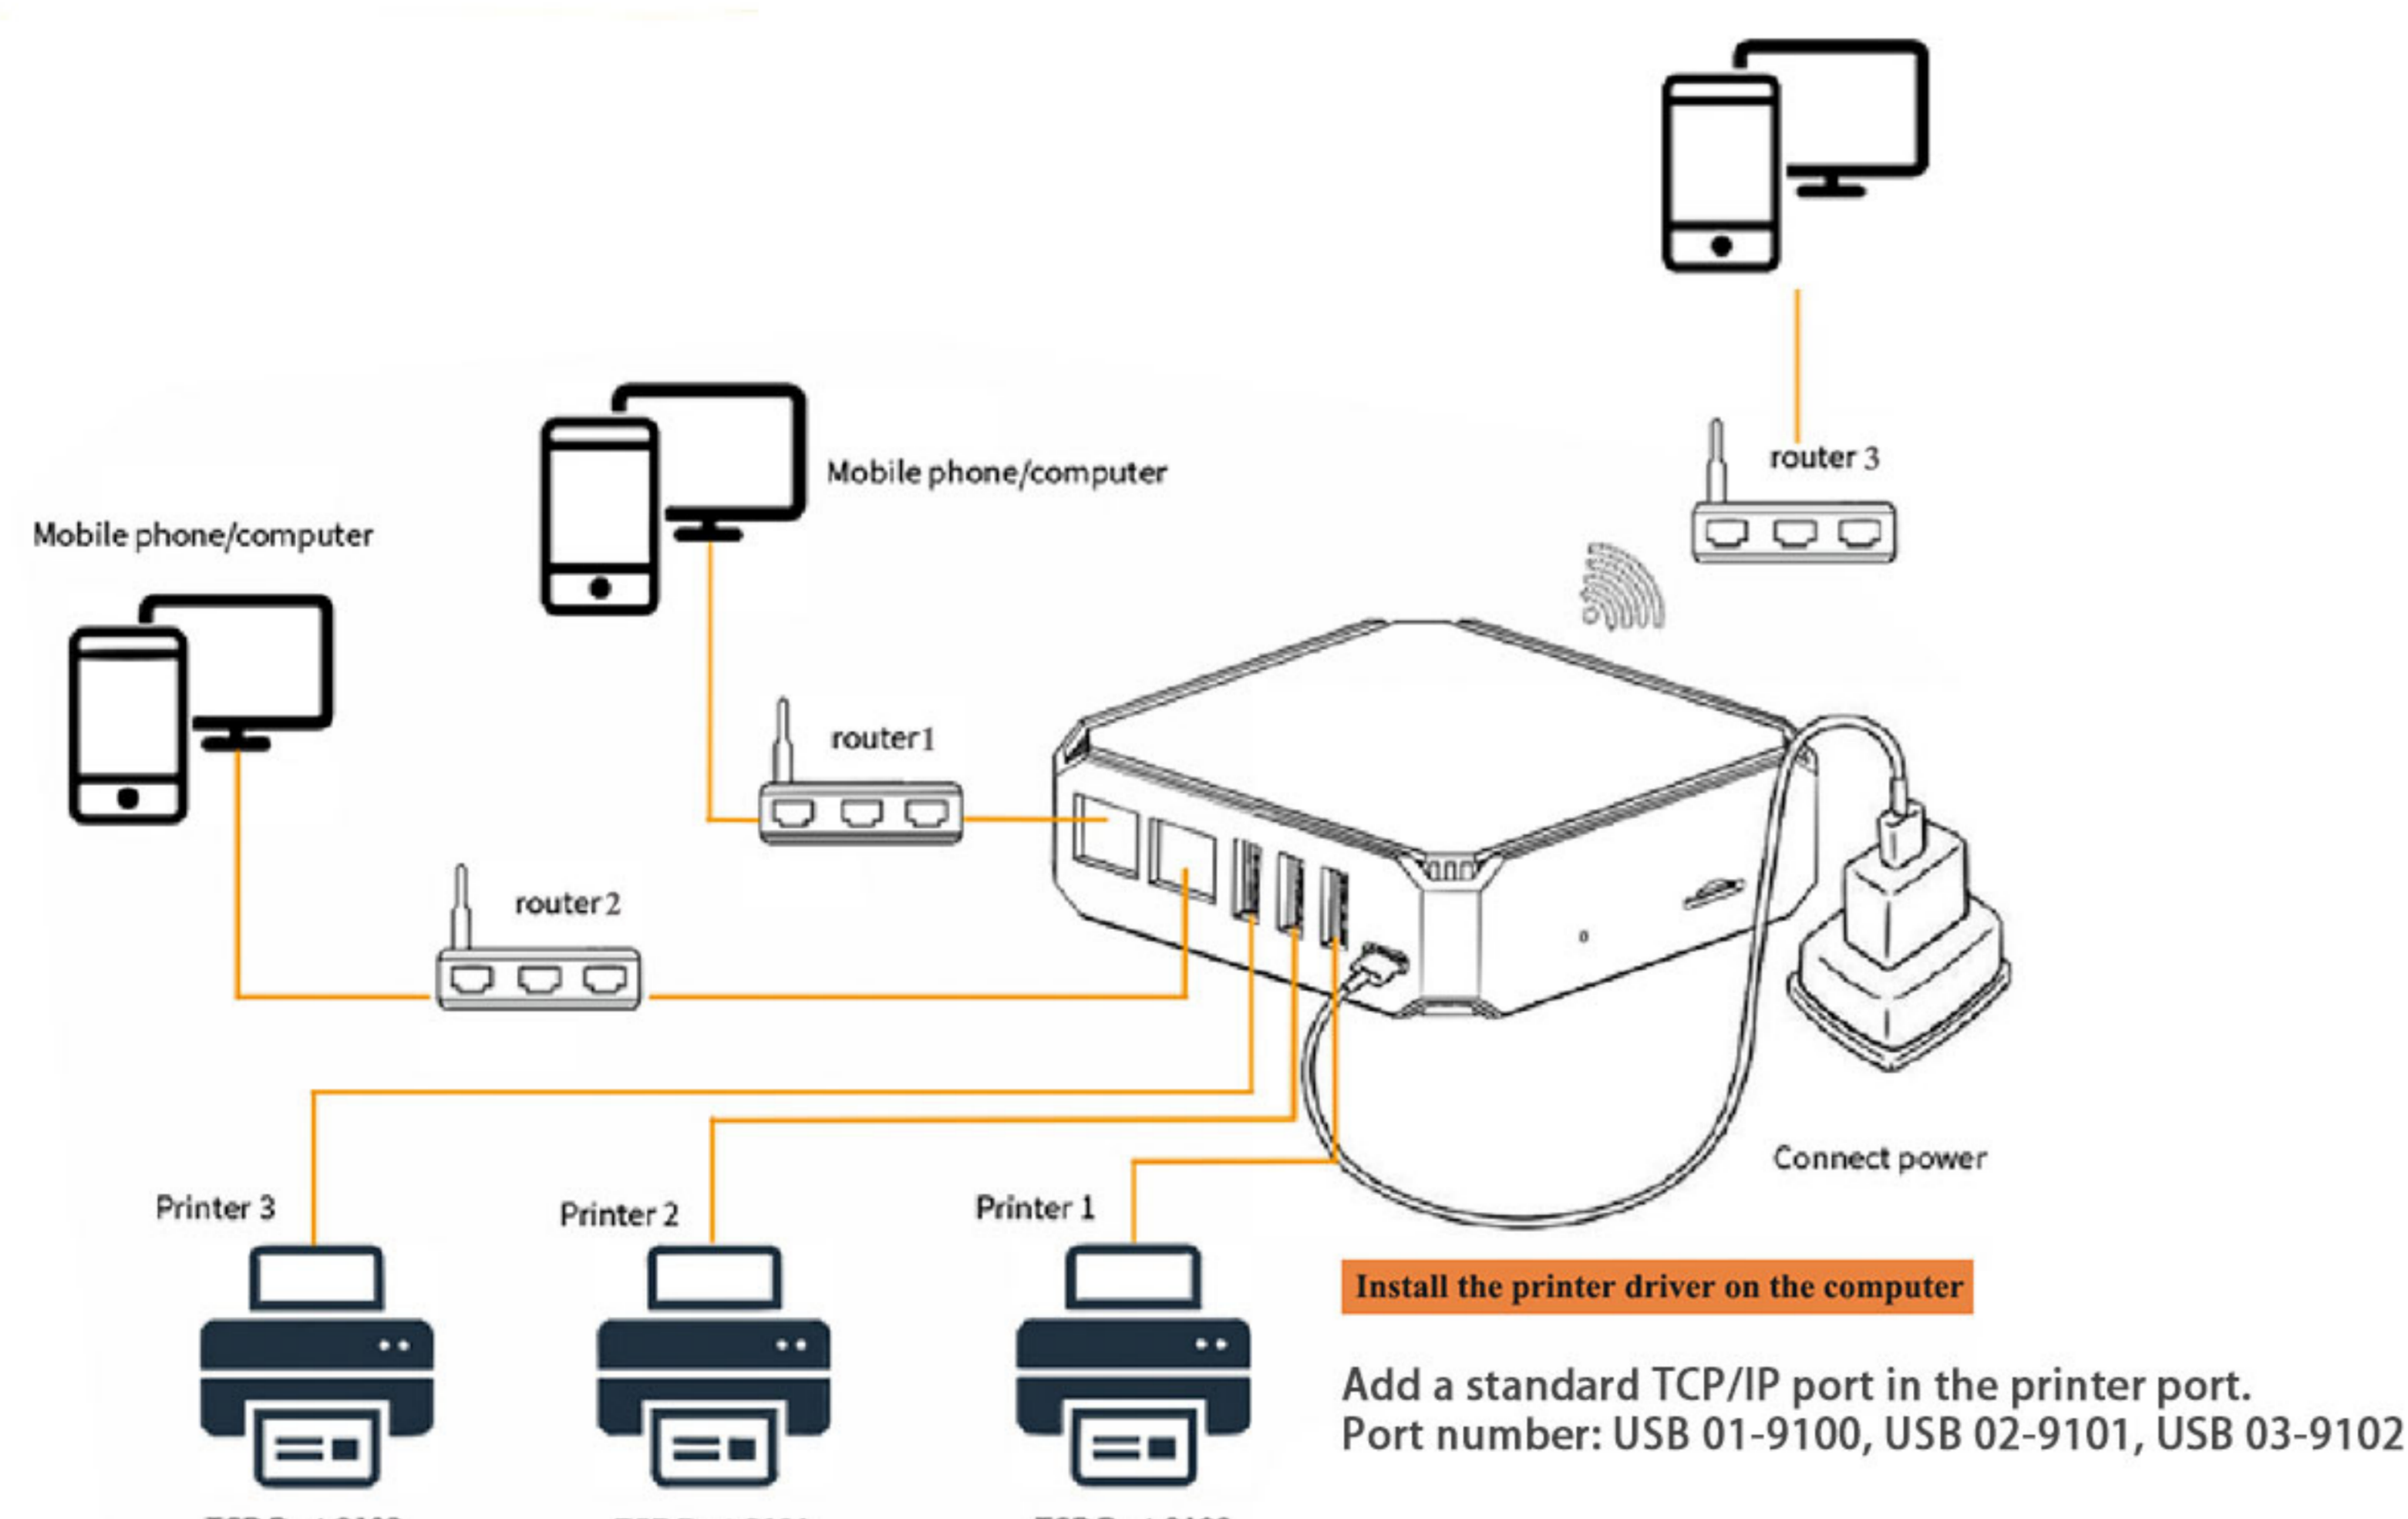

Quick User Guide

Accessories

Standard accessories

1 Status Indication

1. Bluetooth Status
2. Printer Status
3. Network Status
4. Power Status

Interface Description

1. Ethernet 1
2. Ethernet 0
3. USB 03 For Printer3

4. USB 02 For Printer2
5. USB 01 For Printer1
6. Power/Configuration Interface

2 Config Tool Download

Scan the QR code or visit the following link to download the device config tool and user manual:

Download link: <https://loyalty-secutech.com/wb06-print-server-documents/>

3 Config Tool Interface (Wired)

1. Connect the print server to the computer via USB cable, assign a valid IP address for it.
2. Reboot the print server, and connect it to the router via RJ45 cable.

4 Config Tool Interface (WiFi)

1. Connect the print server to the computer via USB cable.
2. Scan nearby WiFi, assign a valid IP address for the print server, and connect the print server to the router.

5 Install Printer

Click "Open the printer installation wizard" to install the printers

6 Computer Printing (Win/Mac)

Print server configuration is supported only on Windows OS.

Windows 2000/2003/XP/Vista/7/8/10/11

Install the printer driver on the computer.
Add a standard TCP/IP port in the printer port.
Port number: USB 01-9100, USB 02-9101, USB 03-9102

7 APP Download (Android)

Download the "PrinterShare" or "PrintHand" app from Google Play.

8 Bluetooth Printing

To use Bluetooth Print Server printing:

1. Connect the printer to USB 01 Port of the print server.
2. Turn on the Bluetooth of your computer, pair with the Bluetooth print server (no pin code required)
3. Obtain the Bluetooth networking COM number of the print server and assign it to the USB printer.

9 Workflow

10 Setting Demo Video

Demo video: <https://loyalty-secutech.com/video/>

Making Print Sharing Easy and Free!