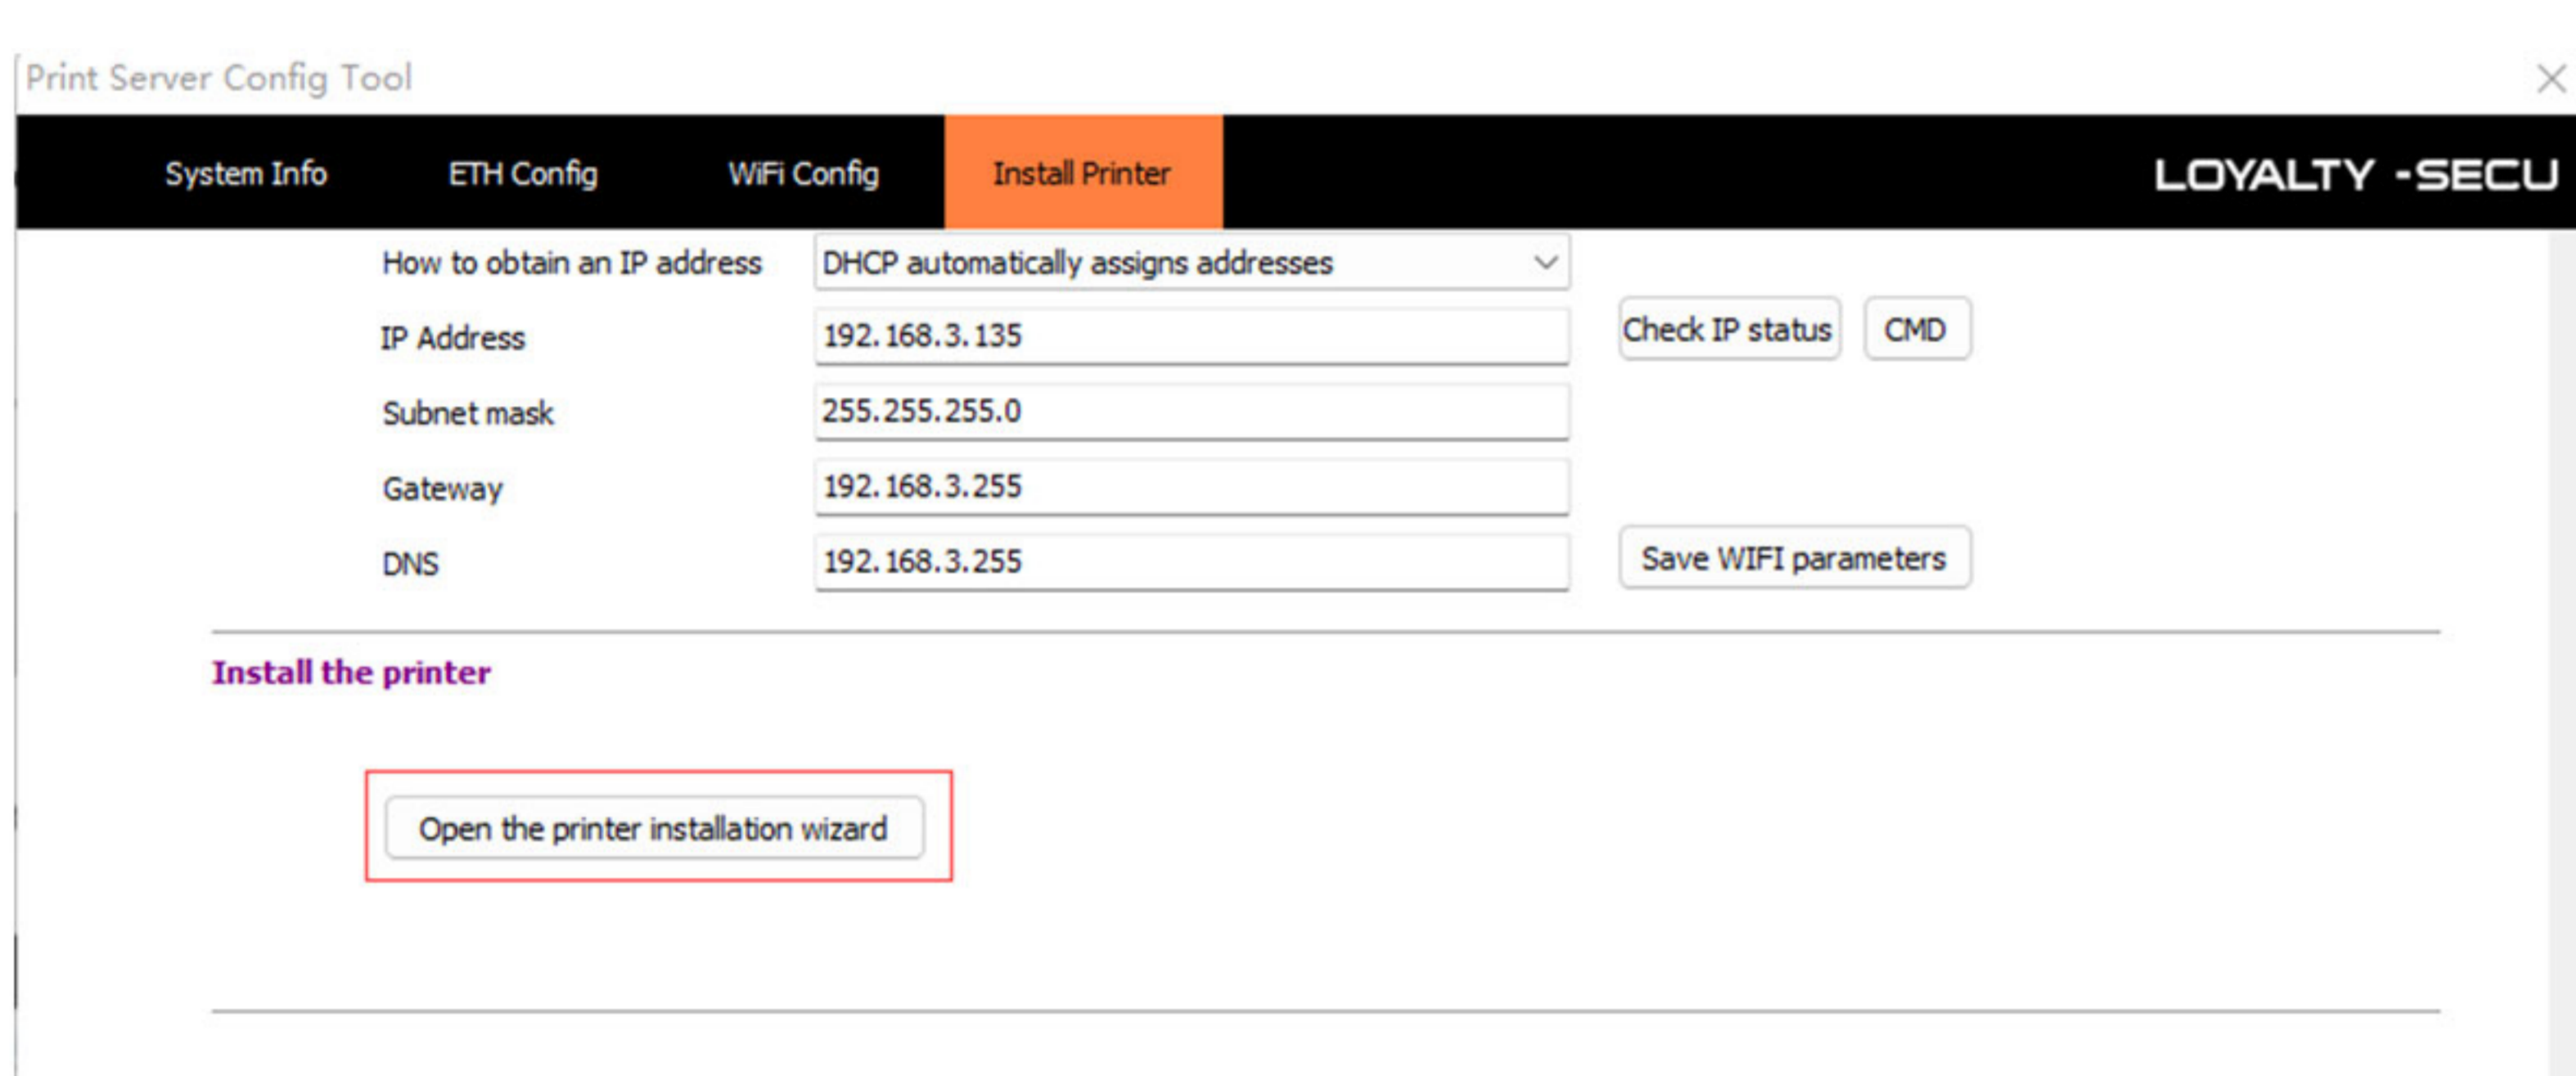

5 Install Printer

Click "Open the printer installation wizard" to install the printers

6 Computer Printing (Win/Mac)

Print server configuration is supported only on Windows OS.

Windows 2000/2003/XP/Vista/7/8/10/11

Install the printer driver on the computer.
Add a standard TCP/IP port in the printer port.
Port number: USB 01-9100, USB 02-9101, USB 03-9102