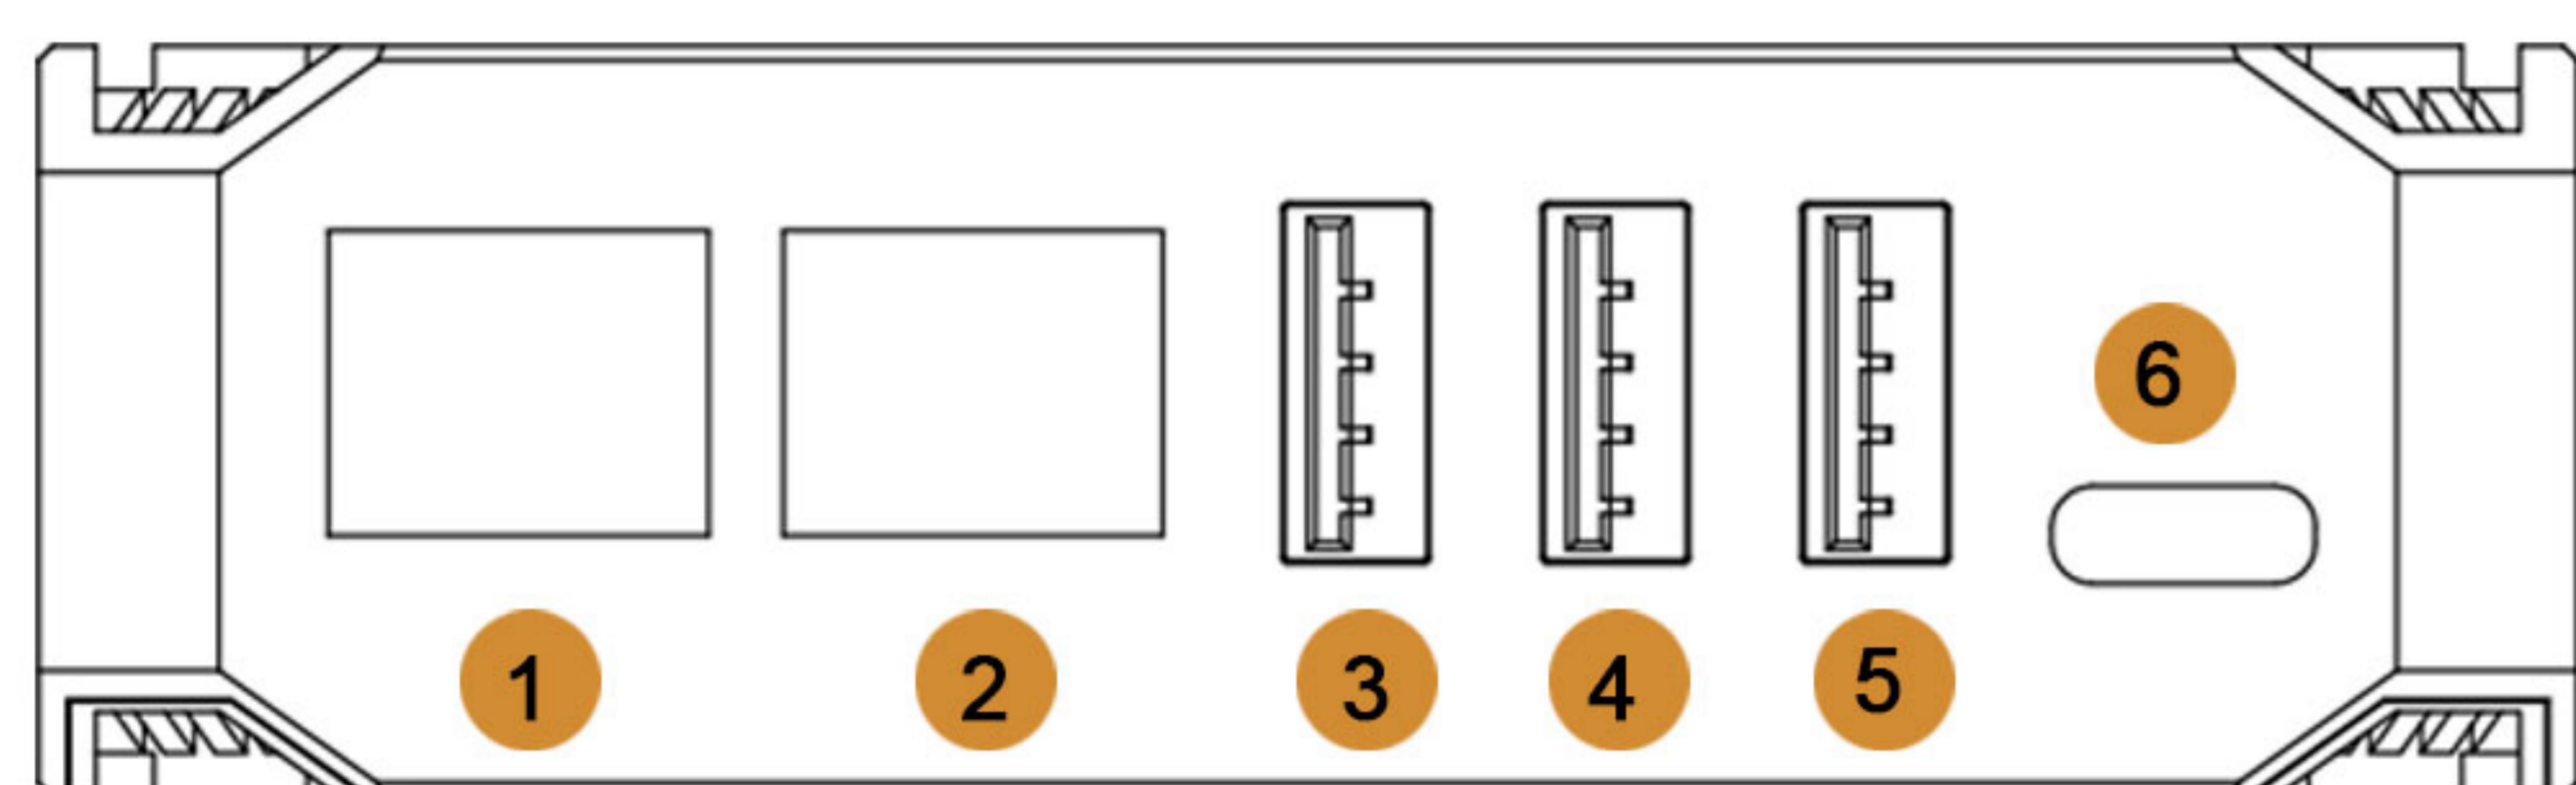

Interface Description

1. Ethernet 1
2. Ethernet 0
3. USB 03 For Printer3

4. USB 02 For Printer2
5. USB 01 For Printer1
6. Power/Configuration Interface