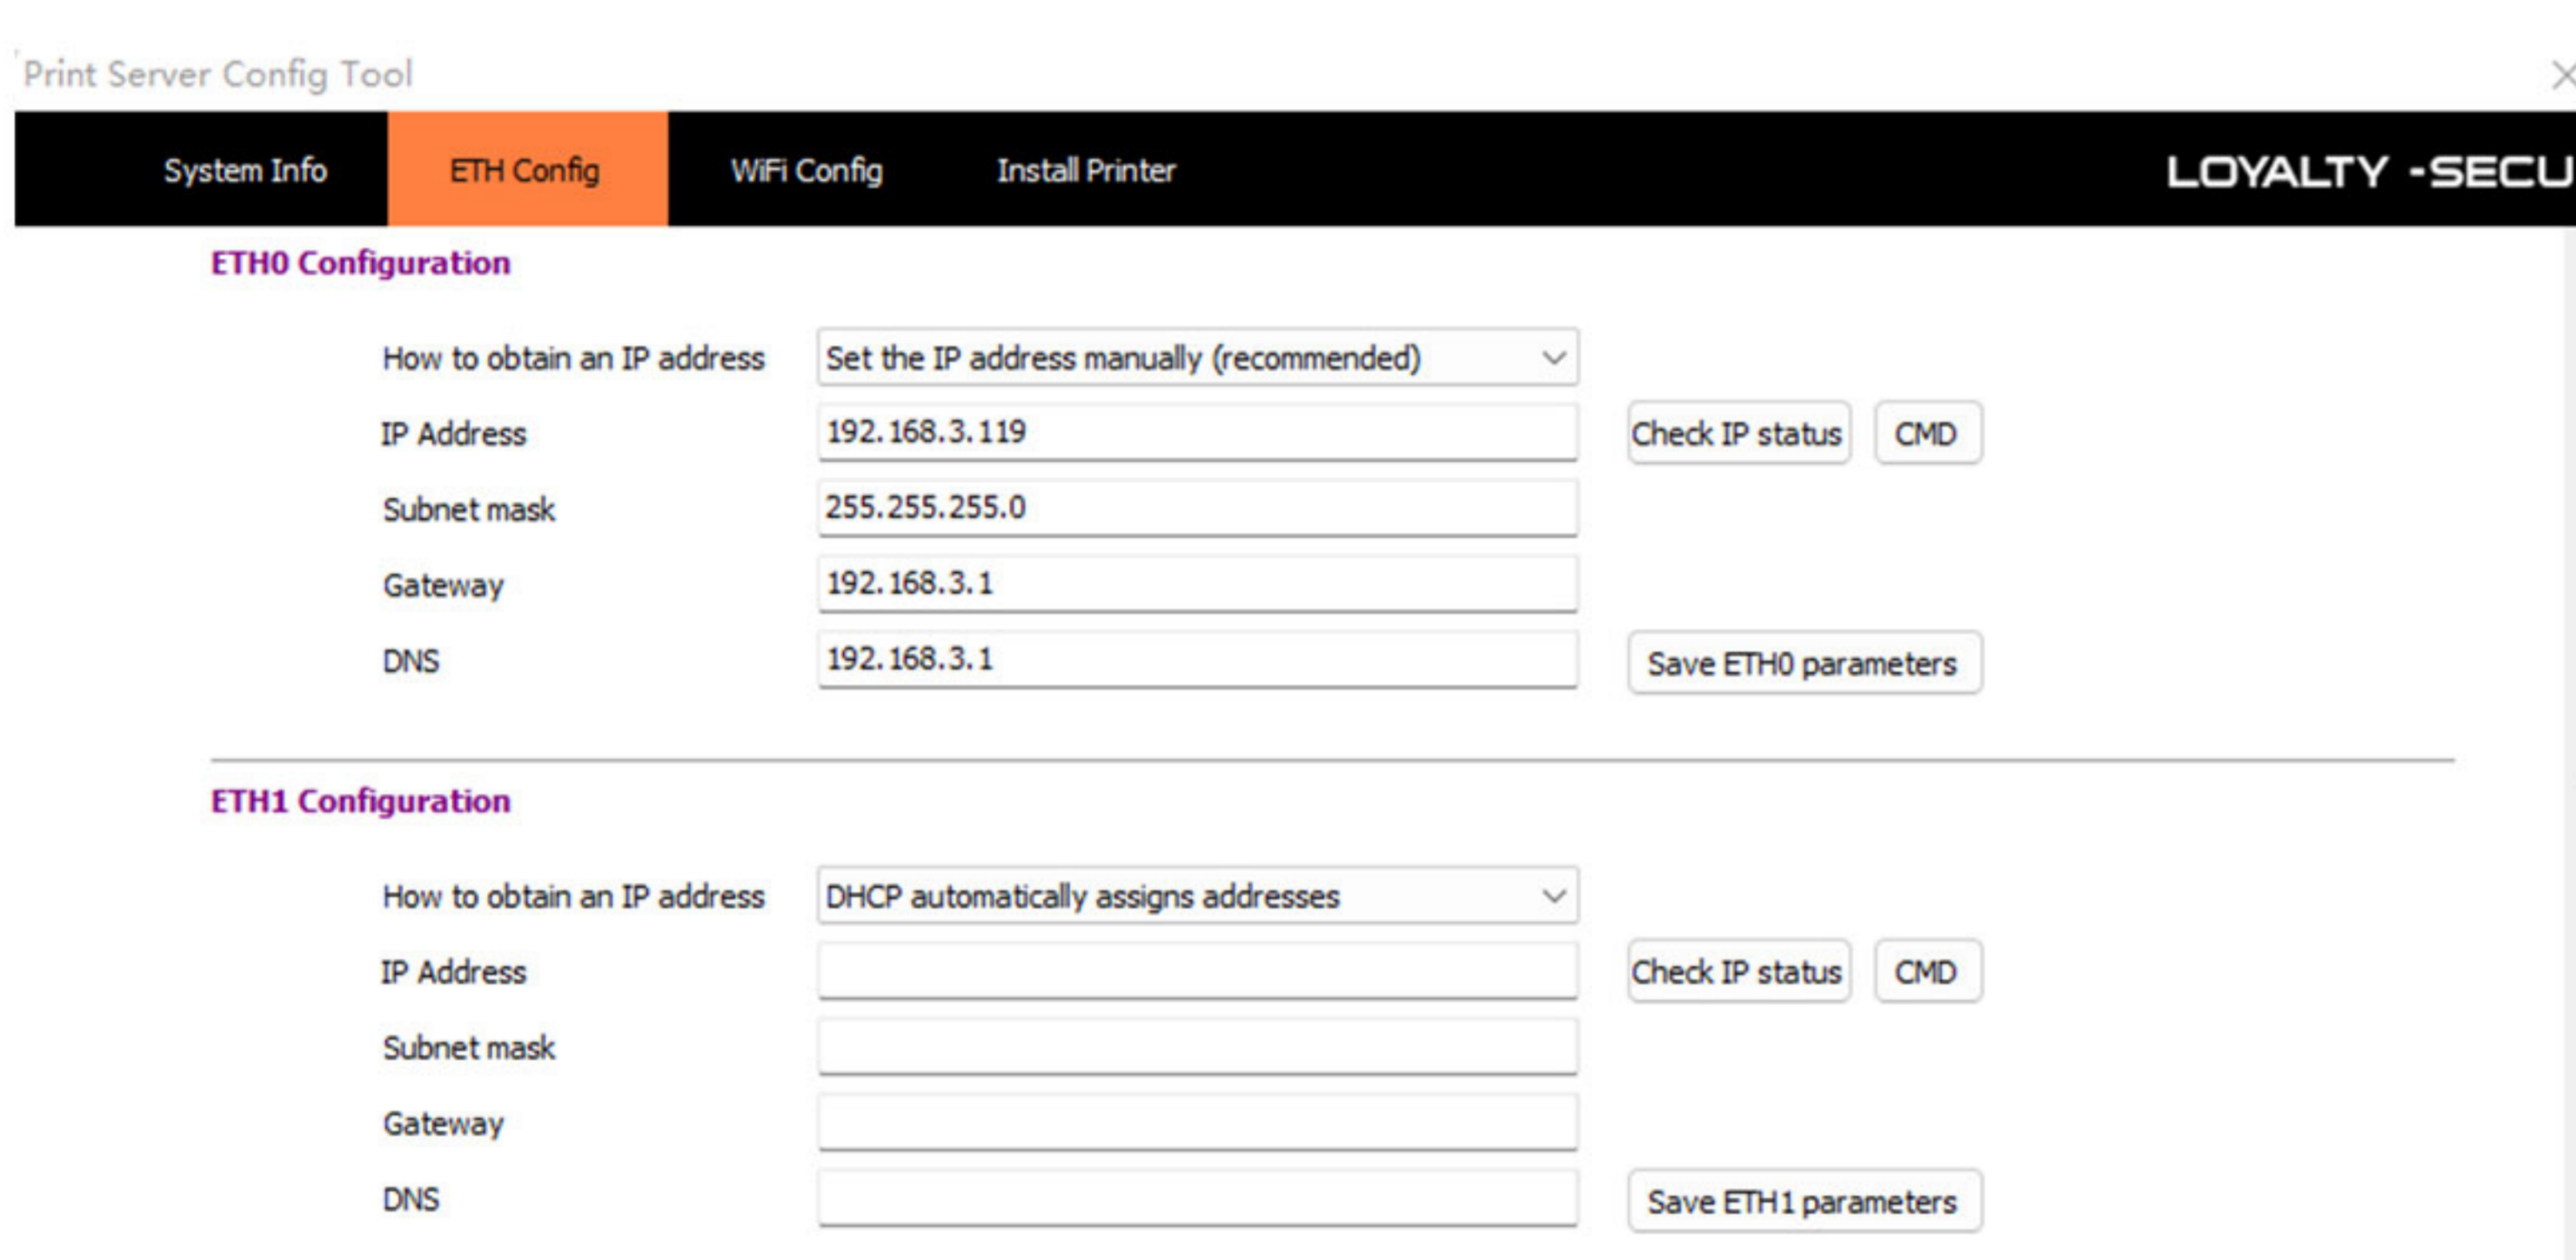

Quick User Guide

Accessories

Standard accessories

1 Status Indication

1. Bluetooth Status
2. Printer Status
3. Network Status
4. Power Status

Interface Description

1. Ethernet 1
2. Ethernet 0
3. USB 03 For Printer3

4. USB 02 For Printer2
5. USB 01 For Printer1
6. Power/Configuration Interface

2 Config Tool Download

Scan the QR code or visit the following link to download the device config tool and user manual:

Download link: <https://loyalty-secutech.com/wb06-print-server-documents/>

3 Config Tool Interface (Wired)

1. Connect the print server to the computer via USB cable, assign a valid IP address for it.
2. Reboot the print server, and connect it to the router via RJ45 cable.

4 Config Tool Interface (WiFi)

1. Connect the print server to the computer via USB cable.
2. Scan nearby WiFi, assign a valid IP address for the print server, and connect the print server to the router.

5 Install Printer

Click "Open the printer installation wizard" to install the printers

6 Computer Printing (Win/Mac)

Print server configuration is supported only on Windows OS.

Windows 2000/2003/XP/Vista/7/8/10/11

Install the printer driver on the computer.
Add a standard TCP/IP port in the printer port.
Port number: USB 01-9100, USB 02-9101, USB 03-9102

7 APP Download (Android)

Download the "PrinterShare" or "PrintHand" app from Google Play.

8 Bluetooth Printing

To use Bluetooth Print Server printing:

1. Connect the printer to USB 01 Port of the print server.
2. Turn on the Bluetooth of your computer, pair with the Bluetooth print server (no pin code required)
3. Obtain the Bluetooth networking COM number of the print server and assign it to the USB printer.

9 Workflow

10 Setting Demo Video

Demo video: <https://loyalty-secutech.com/video/>

Making Print Sharing Easy and Free!